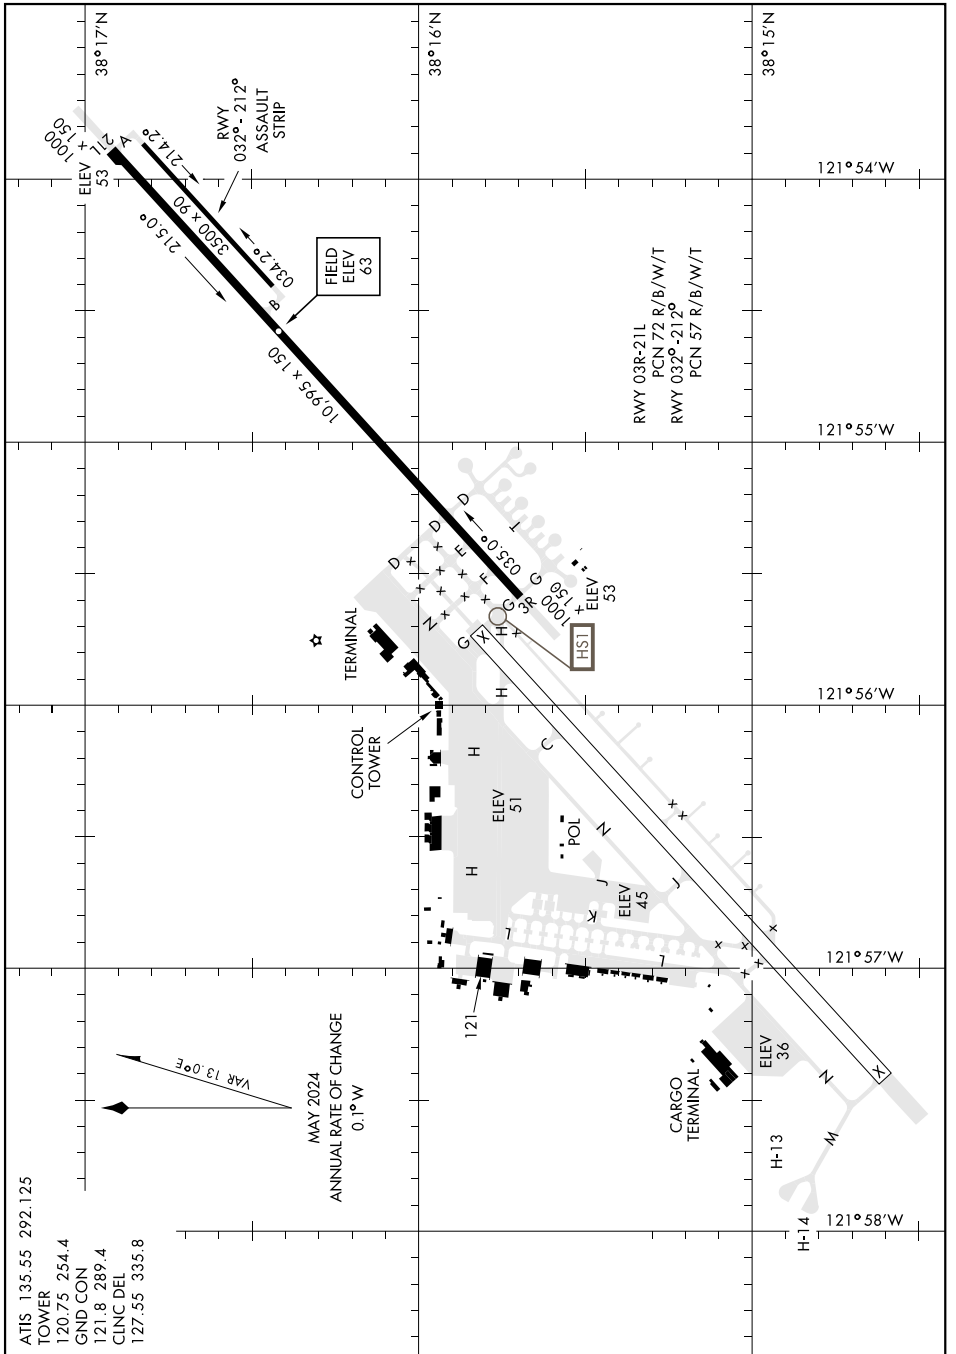

AIRPORT DIAGRAM

[USAF]

TRAVIS AFB (KSUU)

FAIRFIELD, CALIFORNIA

SW-2, 16 MAY 2024 to 13 JUN 2024

SW-2, 16 MAY 2024 to 13 JUN 2024

AIRPORT DIAGRAM

FAIRFIELD, CALIFORNIA

TRAVIS AFB (KSUU)