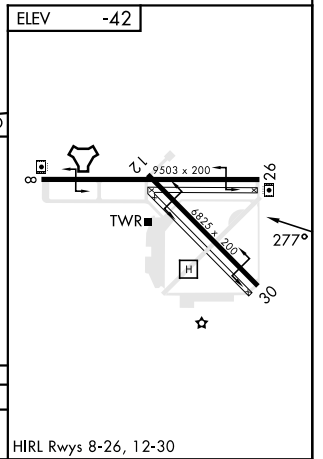

TACAN-A

TACAN NJK Chan 47	APCH CRS 277°	Rwy ldg TDZE N/A Arprt Elev -42	[USN]	EL CENTRO NAF (VRACIU FLD) (KNJK)
----------------------	------------------	--	-------	-----------------------------------

▼ Circling to Rwy 30 NA at night. MISSED APPROACH: Climb to 1000, then climbing left turn to 2300 direct ZONAS and hold.

ATIS ★ 269.275	APP CON/DEP CON 128.55 292.2	TOWER ★ 119.1 360.2	GND CON 121.9 254.35	CLNC DEL 340.2
-------------------	---------------------------------	------------------------	-------------------------	-------------------

CAUTION: Do not overfly the US-Mexican border.							
EMERG SAFE ALT 100 NM 17,000							
UNITED STATES / MEXICO							
ZONAS 7 Holding pattern							
<table border="1"> <tr> <td>4000</td> <td>2300</td> </tr> <tr> <td>097°</td> <td>277°</td> </tr> </table>				4000	2300	097°	277°
4000	2300						
097°	277°						
5 NM							
CATEGORY	A	B	C				
● CIRCLING	480-1 522 (600-1)	480-1½ 522 (600-1½)	520-2 562 (600-2)				
HIRL Rwy 8-26, 12-30							