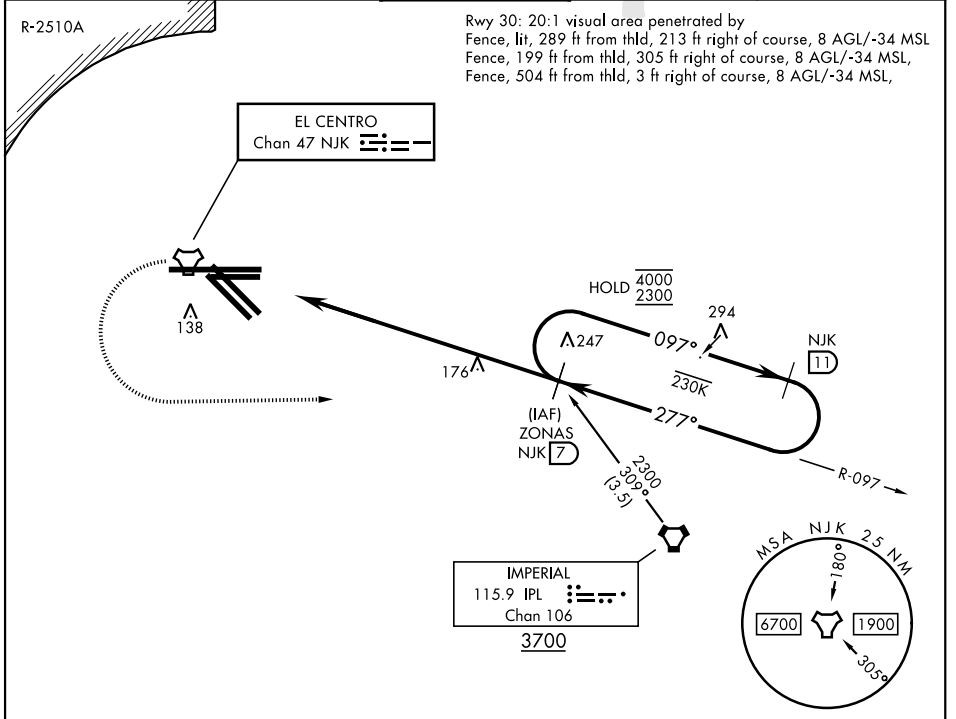

TACAN-A

TACAN NJK Chan 47	APCH CRS 277°	Rwy ldg TDZE N/A Arprt Elev -42	[USN]	EL CENTRO NAF (VRACIU FLD) (KNJK)
----------------------	------------------	--	-------	-----------------------------------

▼ Circling to Rwy 30 NA at night. MISSED APPROACH: Climb to 1000, then climbing left turn to 2300 direct ZONAS and hold.

ATIS ★ 269.275	APP CON/DEP CON 128.55 292.2	TOWER ★ 119.1 360.2	GND CON 121.9 254.35	CLNC DEL 340.2
-------------------	---------------------------------	------------------------	-------------------------	-------------------

CAUTION: Do not overfly the US-Mexican border.							
EMERG SAFE ALT 100 NM 17,000							
UNITED STATES / MEXICO							
ZONAS 7 Holding pattern							
<table border="1"> <tr> <td>4000</td> <td>2300</td> </tr> <tr> <td>097°</td> <td>277°</td> </tr> </table>				4000	2300	097°	277°
4000	2300						
097°	277°						
5 NM							
CATEGORY	A	B	C				
● CIRCLING	480-1 522 (600-1)	480-1½ 522 (600-1½)	520-2 562 (600-2)				
HIRL Rwy 8-26, 12-30							

TACAN-A

SW-3, 16 MAY 2024 to 13 JUN 2024

SW-3, 16 MAY 2024 to 13 JUN 2024