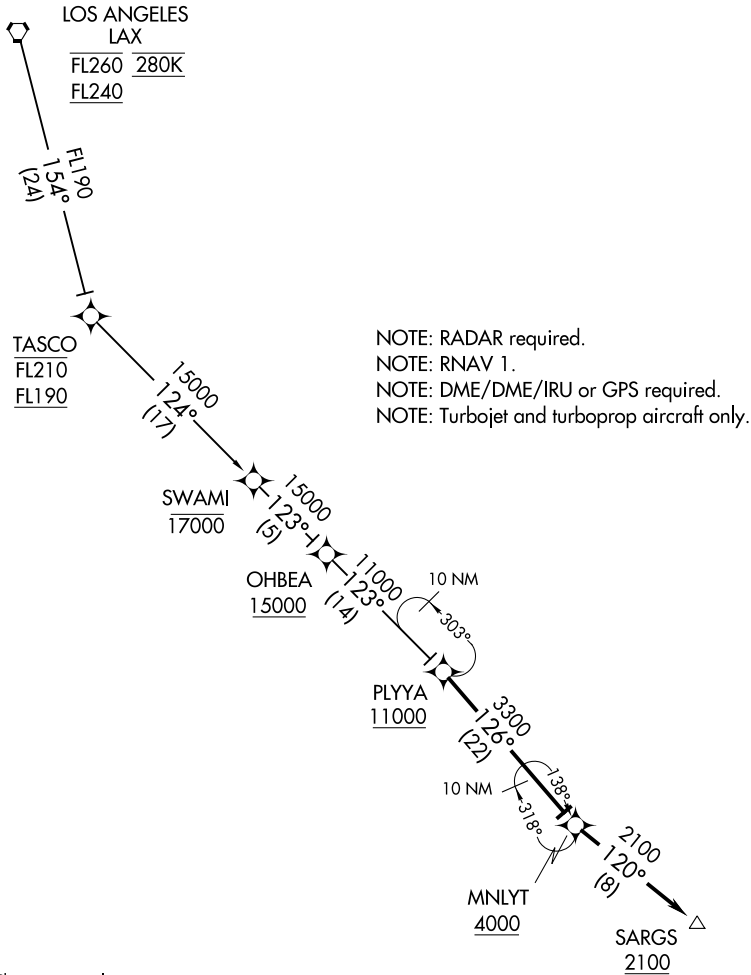

(PLYA.PLYA1) 17173

PLYA ONE ARRIVAL (RNAV)

AL-373 (FAA)

SAN DIEGO INTL (SAN)
SAN DIEGO, CALIFORNIA

SOCAL APP CON
128.1 281.4
D-ATIS 134.8

SW-3, 16 MAY 2024 to 13 JUN 2024

SW-3, 16 MAY 2024 to 13 JUN 2024

NOTE: Chart not to scale.

ARRIVAL ROUTE DESCRIPTION

LOS ANGELES TRANSITION (LAX.PLYA1)

From PLYYA on track 126° to cross MNLYT at or above 4000.

LANDING RUNWAY 9: From MNLYT on track 120° to cross SARGS at or above 2100.

Expect ILS or LOC RWY 9 approach.

PLYA ONE ARRIVAL (RNAV)

(PLYA.PLYA1) 02MAR17

SAN DIEGO, CALIFORNIA
SAN DIEGO INTL (SAN)