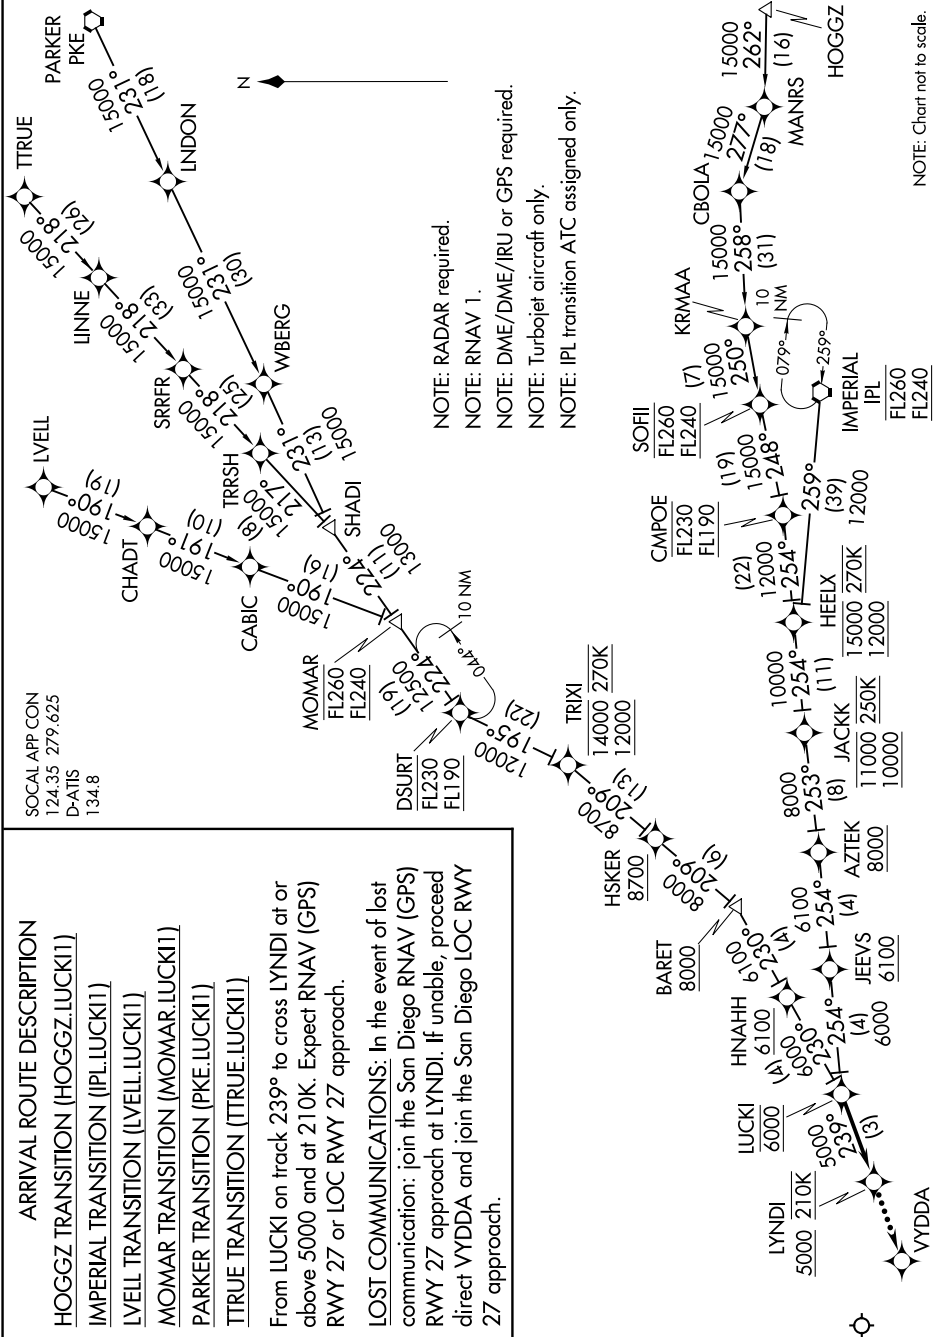

# LUCKI ONE ARRIVAL (RNAV)

SW-3, 16 MAY 2024 to 13 JUN 2024

## ARRIVAL ROUTE DESCRIPTION

HOGGZ TRANSITION (HOGGZ.LUCK11)

IMPERIAL TRANSITION (IPL.LUCK11)

LVELL TRANSITION (LVELL.LUCK11)

MOMAR TRANSITION (MOMAR.LUCK11)

PARKER TRANSITION (PKE.LUCK11)

TTRUE TRANSITION (TTRUE.LUCK11)

From LUCKI on track 239° to cross LYNDI at or above 5000 and at 210K. Expect RNAV (GPS) RWY 27 or LOC RWY 27 approach.

**LOST COMMUNICATIONS:** In the event of lost communication: join the San Diego RNAV (GPS) RWY 27 approach at LYNDI. If unable, proceed direct VYDDA and join the San Diego LOC RWY 27 approach.