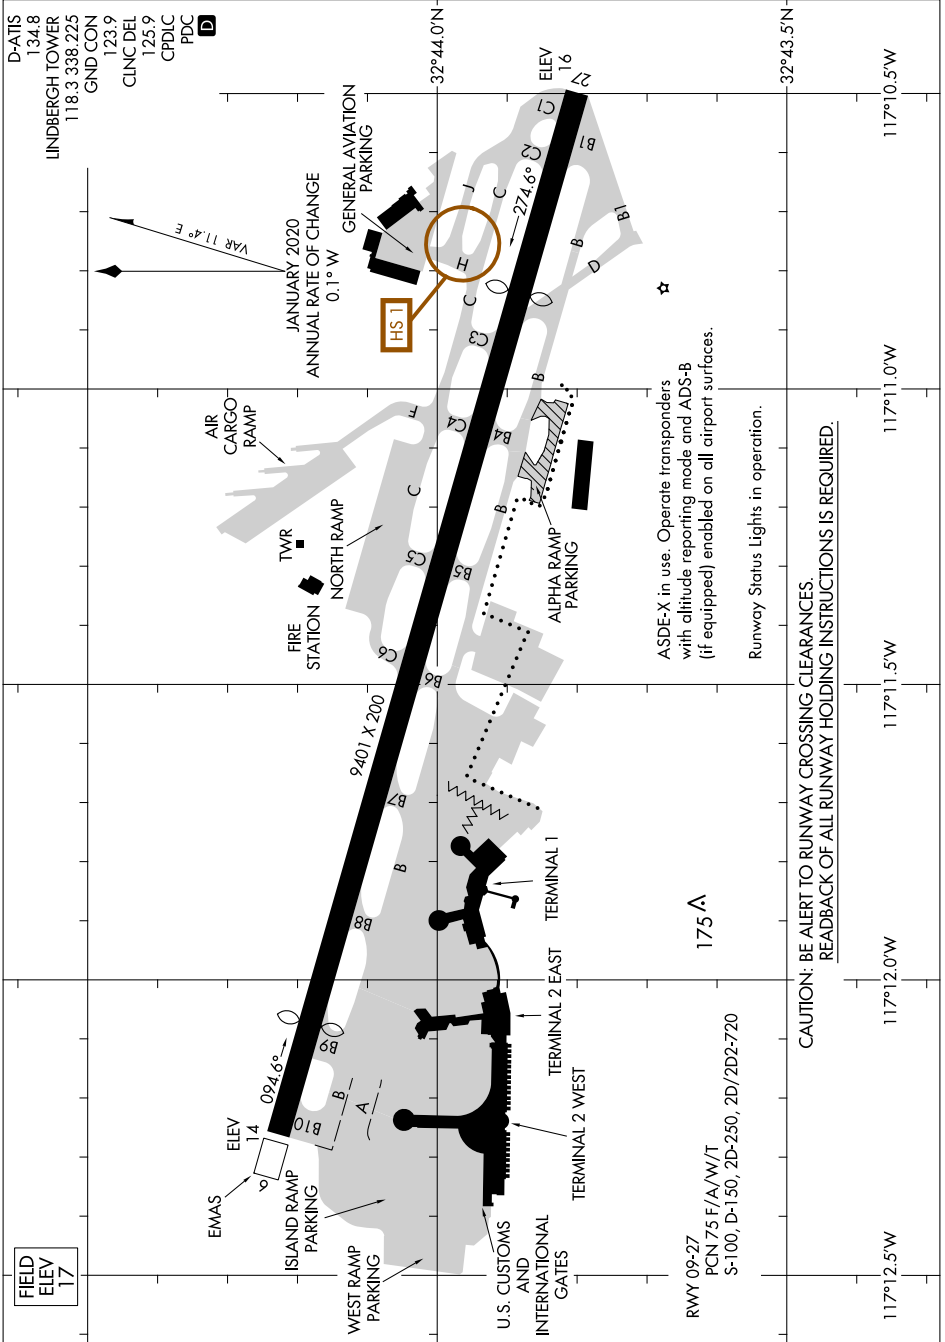

AIRPORT DIAGRAM

SAN DIEGO INTL (SAN)
SAN DIEGO, CALIFORNIA

AL-373 (FAA)

SW-3, 16 MAY 2024 to 13 JUN 2024

AIRPORT DIAGRAM

SAN DIEGO, CALIFORNIA
SAN DIEGO INTL (SAN)

SW-3, 16 MAY 2024 to 13 JUN 2024