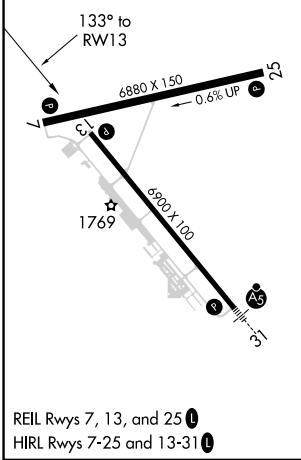

WAAS CH 53404 W13A	APP CRS 133°	Rwy Idg TDZE Apt Elev	6900 1731 1744
--	------------------------	-----------------------------	---

RNAV (GPS) RWY 13

PIERRE RGNL (PIR)

⚠ For uncompensated Baro-VNAV systems, LNAV/VNAV NA below -18°C (0°F) or above 45°C (113°F). DME/DME RNP-0.3 NA.

⚠ MISSED APPROACH: Climb to 4000 direct HOGEX and hold.

ASOS 119.025	MINNEAPOLIS CENTER 125.1 269.1	CTAF 122.7	UNICOM 122.95
------------------------	--	----------------------	-------------------------

ELEV 1744	D	TDZE 1731
-----------	----------	-----------

CATEGORY	A	B	C	D
LPV DA	1981- ³ / ₄ 250 (300- ³ / ₄)			
LNAV/VNAV DA	2285-2 554 (600-2)			
LNAV MDA	2220-1	489 (500-1)	2220-1 ¹ / ₄ 489 (500-1 ¹ / ₄)	2220-1 ¹ / ₂ 489 (500-1 ¹ / ₂)
C CIRCLING	2240-1 496 (500-1)	2300-1 556 (600-1)	2400-1 ³ / ₄ 656 (700-1 ³ / ₄)	2460-2 ¹ / ₄ 716 (800-2 ¹ / ₄)