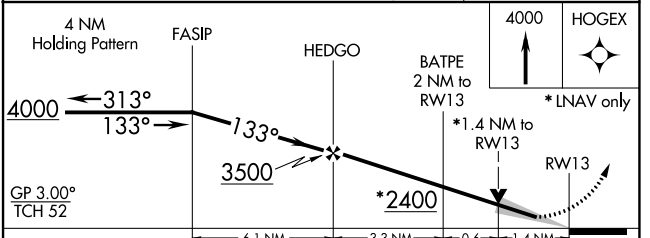

ELEV 1744	D	TDZE 1731