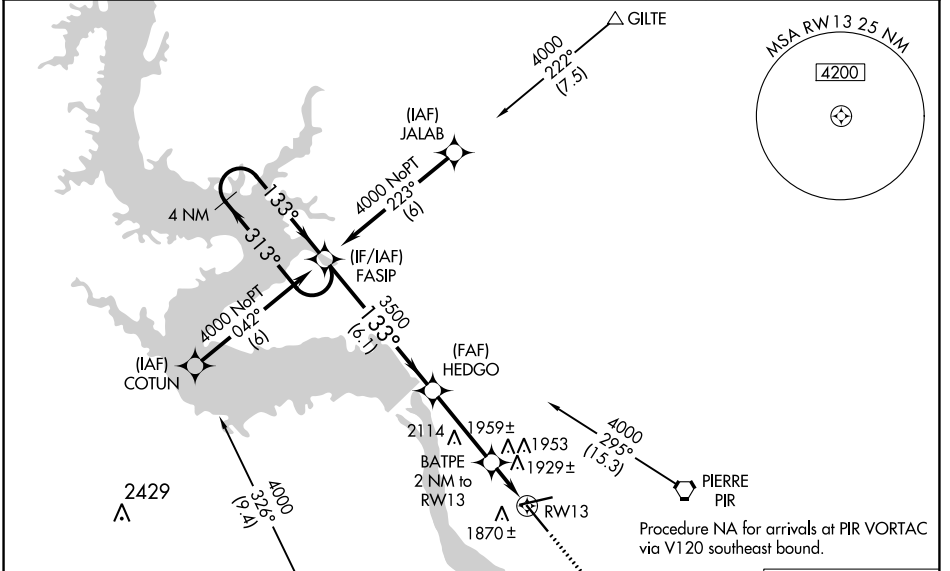

WAAS CH 53404 W13A	APP CRS 133°	Rwy Idg TDZE Apt Elev	6900 1731 1744
--	------------------------	-----------------------------	---

RNAV (GPS) RWY 13

PIERRE RGNL (PIR)

⚠ For uncompensated Baro-VNAV systems, LNAV/VNAV NA below -18°C (0°F) or above 45°C (113°F). DME/DME RNP-0.3 NA.

⚠ MISSED APPROACH: Climb to 4000 direct HOGEX and hold.

ASOS 119.025	MINNEAPOLIS CENTER 125.1 269.1	CTAF 122.7	UNICOM 122.95
------------------------	--	----------------------	-------------------------

ELEV 1744	D	TDZE 1731
-----------	----------	-----------

CATEGORY	A	B	C	D
LPV DA	1981- ³ / ₄ 250 (300- ³ / ₄)			
LNAV/VNAV DA	2285-2 554 (600-2)			
LNAV MDA	2220-1	489 (500-1)	2220-1 ¹ / ₄ 489 (500-1 ¹ / ₄)	2220-1 ¹ / ₂ 489 (500-1 ¹ / ₂)
C CIRCLING	2240-1 496 (500-1)	2300-1 556 (600-1)	2400-1 ³ / ₄ 656 (700-1 ³ / ₄)	2460-2 ¹ / ₄ 716 (800-2 ¹ / ₄)

NC-1, 16 MAY 2024 to 13 JUN 2024

NC-1, 16 MAY 2024 to 13 JUN 2024