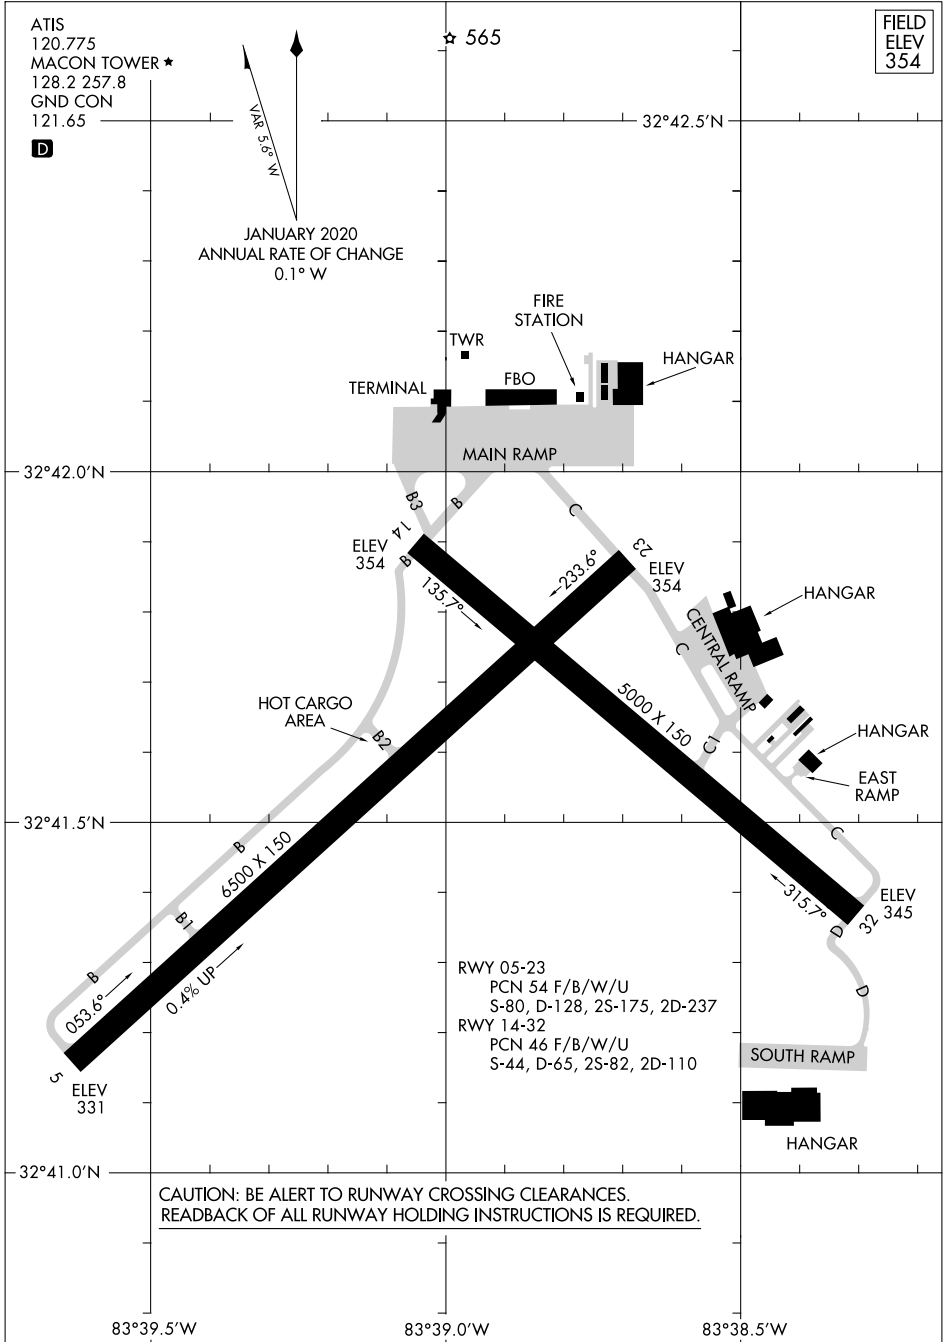

22363

AIRPORT DIAGRAM

AL-243 (FAA)

MIDDLE GEORGIA RGNL (MCN)
MACON, GEORGIA

SE-4, 16 MAY 2024 to 13 JUN 2024

SE-4, 16 MAY 2024 to 13 JUN 2024

AIRPORT DIAGRAM

22363

MIDDLE GEORGIA RGNL (MCN)
MACON, GEORGIA