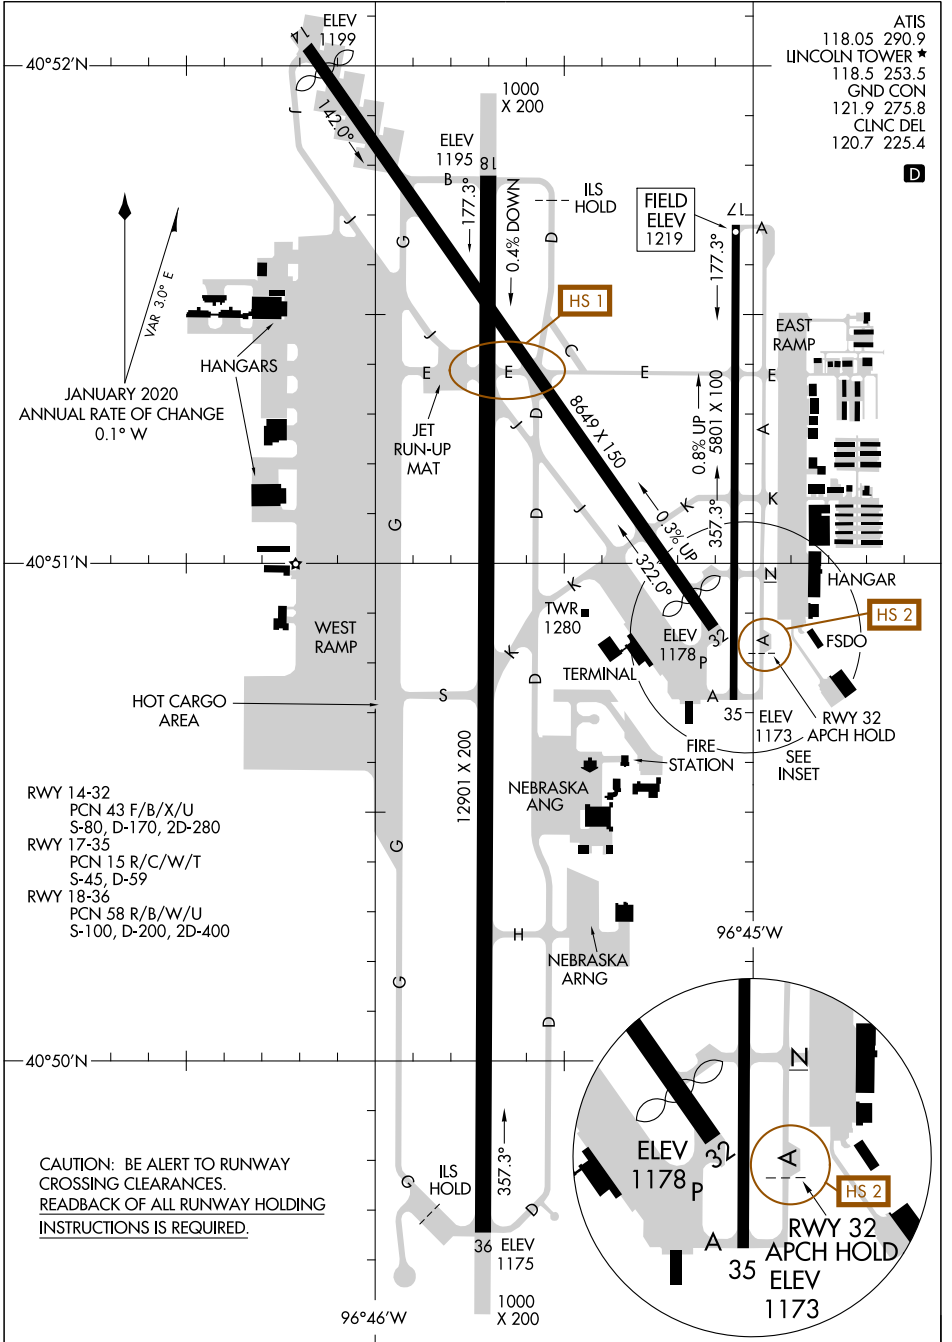

23334

# AIRPORT DIAGRAM

AL-232 (FAA)

LINCOLN (LNK)  
LINCOLN, NEBRASKA

NC-2, 16 MAY 2024 to 13 JUN 2024

NC-2, 16 MAY 2024 to 13 JUN 2024

# AIRPORT DIAGRAM

23334

LINCOLN, NEBRASKA  
LINCOLN (LNK)