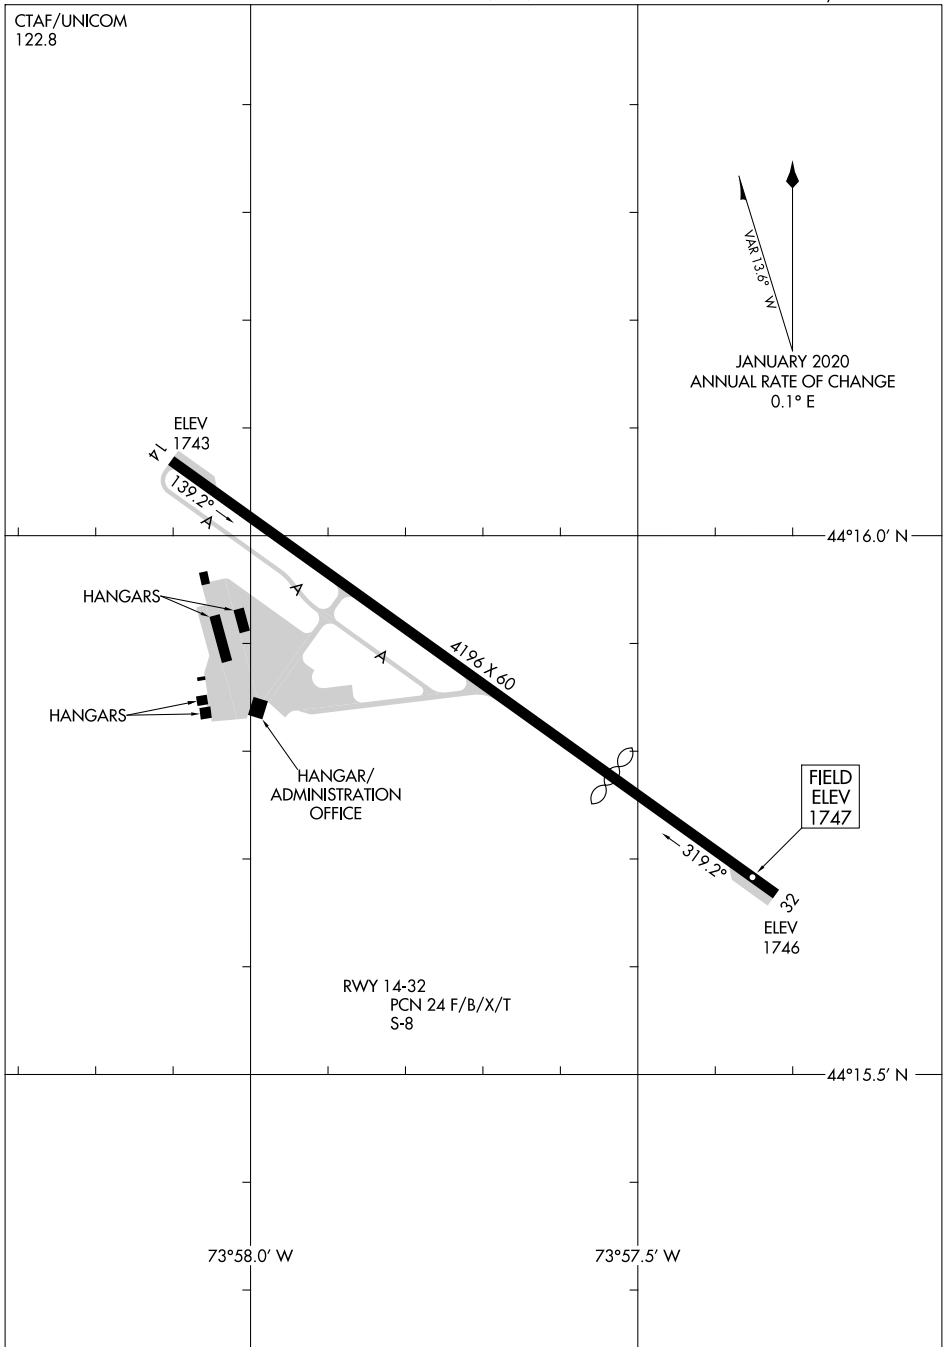

21336

AIRPORT DIAGRAM

AL-9371 (FAA)

LAKE PLACID (LKP)
LAKE PLACID, NEW YORK

CTAF/UNICOM
122.8

NE-2, 18 APR 2024 to 16 MAY 2024

NE-2, 18 APR 2024 to 16 MAY 2024

AIRPORT DIAGRAM

21336

LAKE PLACID, NEW YORK
LAKE PLACID (LKP)