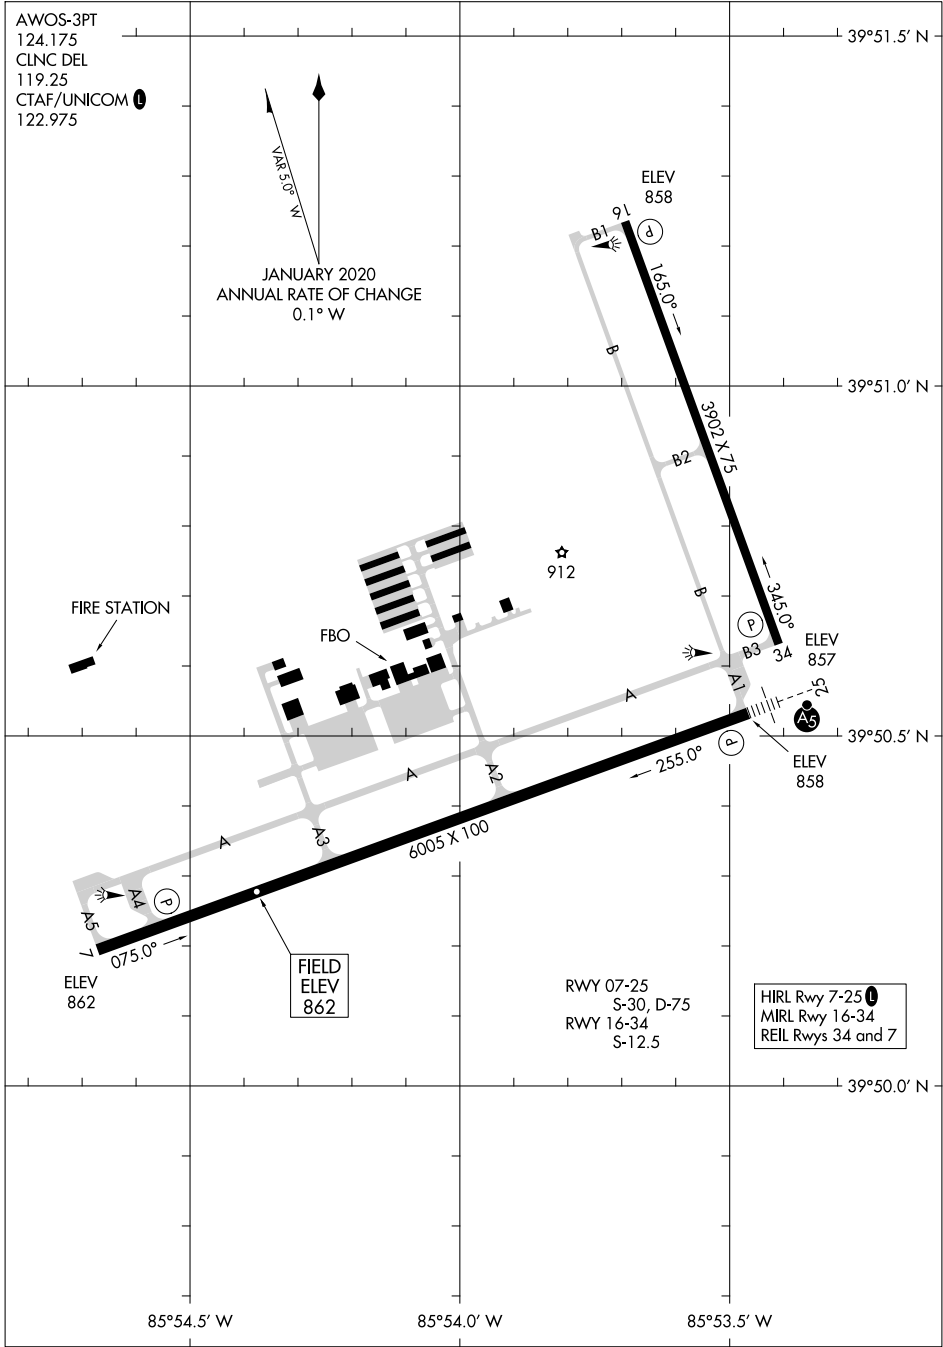

24081

AIRPORT DIAGRAM

AL-6452 (FAA)

INDIANAPOLIS RGNL (MQJ)
INDIANAPOLIS, INDIANA

AWOS-3PT
124.175
CLNC DEL
119.25
CTAF/UNICOM 1
122.975

VARS 5.0° N
JANUARY 2020
ANNUAL RATE OF CHANGE
0.1° W

EC-2, 18 APR 2024 to 16 MAY 2024

EC-2, 18 APR 2024 to 16 MAY 2024

AIRPORT DIAGRAM

24081

INDIANAPOLIS, INDIANA
INDIANAPOLIS RGNL (MQJ)