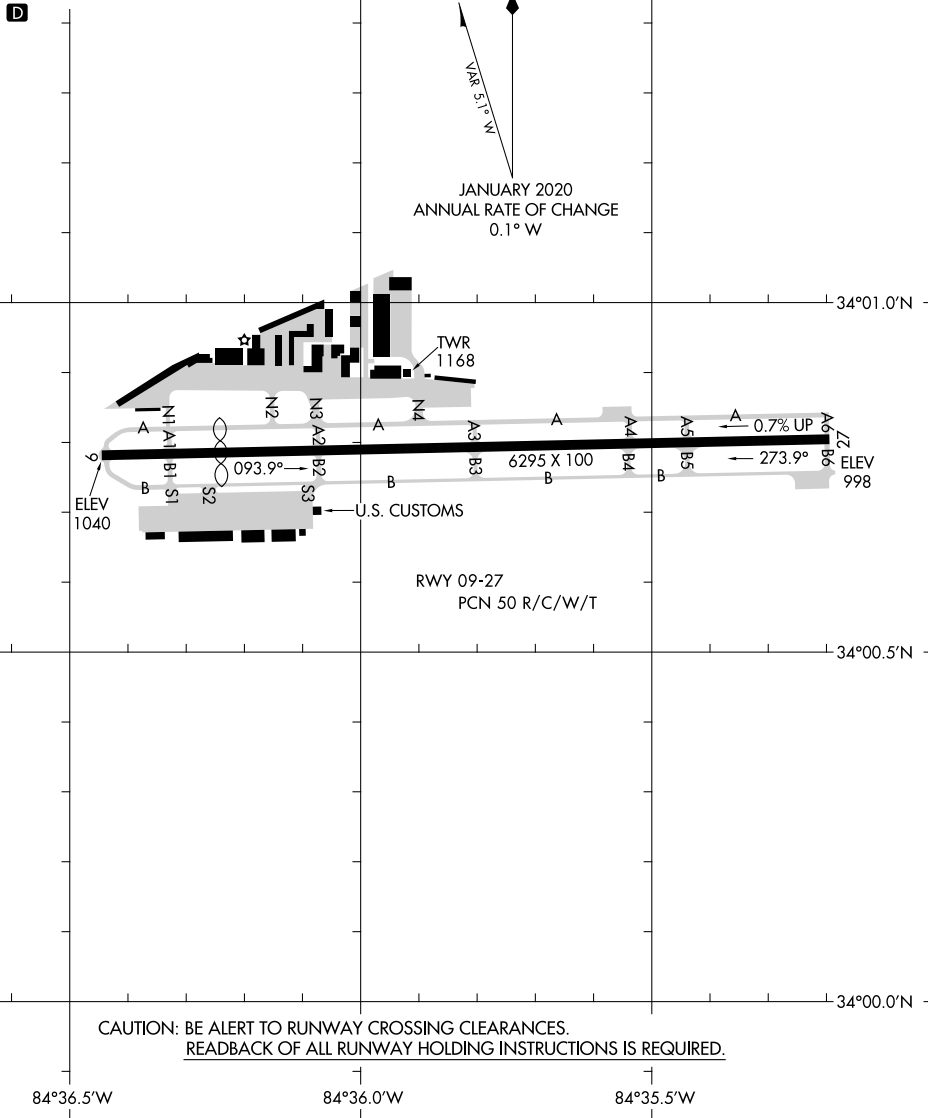

22307

AIRPORT DIAGRAM

COBB COUNTY INTL/MCCOLLUM FLD (RYY)

AL-6424 (FAA)

ATLANTA, GEORGIA

ATIS
 128.125
 McCOLLUM TOWER ★
 125.9
 GND CON
 119.0
 CLNC DEL
 119.0
 121.0 (When twr closed)
 268.7 (When twr closed)

FIELD
 ELEV
 1040

AIRPORT DIAGRAM

22307

ATLANTA, GEORGIA

COBB COUNTY INTL/MCCOLLUM FLD (RYY)