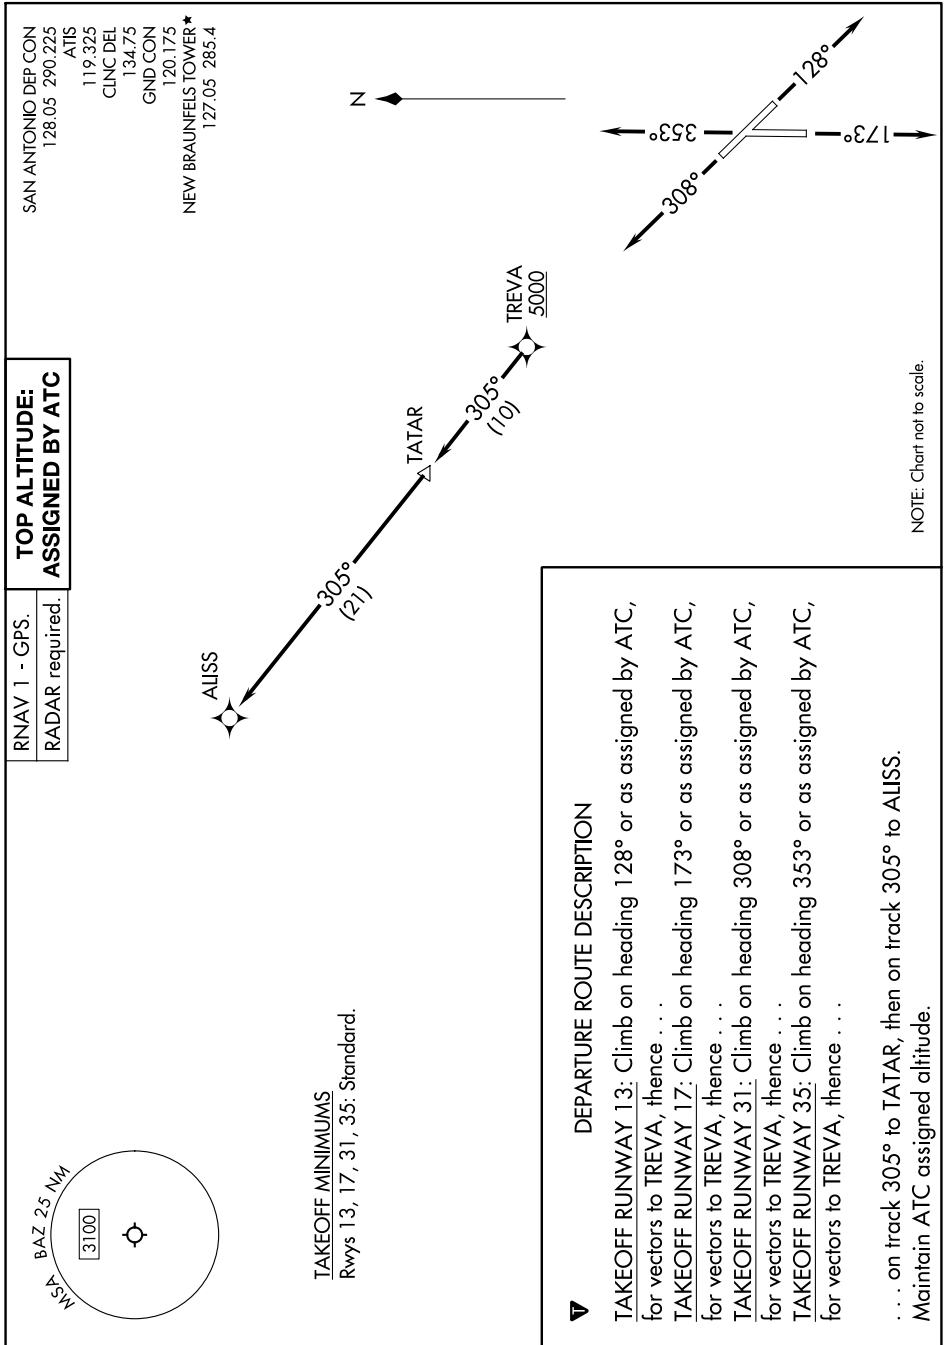

(ALISS6.ALISS) 24025

AL-6080 (FAA)

NEW BRAUNFELS NTL (BAZ)  
NEW BRAUNFELS, TEXAS

# ALISS SIX DEPARTURE (RNAV)

SC-3, 18 APR 2024 to 16 MAY 2024

SC-3, 18 APR 2024 to 16 MAY 2024

# ALISS SIX DEPARTURE (RNAV)

(ALISS6.ALISS) 25JAN24

NEW BRAUNFELS, TEXAS  
NEW BRAUNFELS NTL (BAZ)