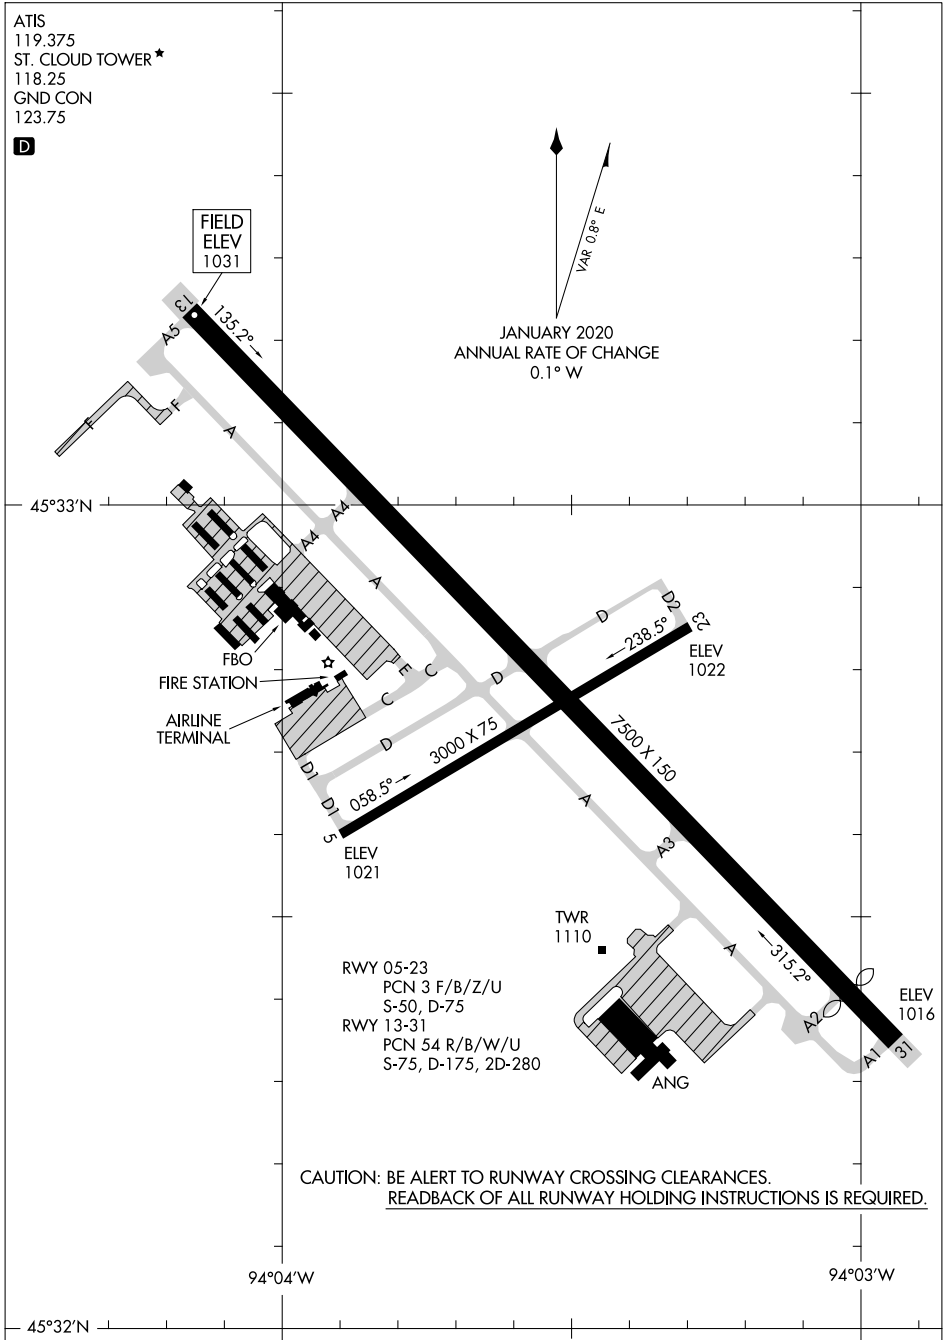

24081

AIRPORT DIAGRAM

AL-5799 (FAA)

ST CLOUD RGNL (STC)
ST. CLOUD, MINNESOTA

ATIS
119.375
ST. CLOUD TOWER ★
118.25
GND CON
123.75

FIELD
ELEV
1031

JANUARY 2020
ANNUAL RATE OF CHANGE
0.1° W
VAR 0.8° E

NC-1, 18 APR 2024 to 16 MAY 2024

NC-1, 18 APR 2024 to 16 MAY 2024

**CAUTION: BE ALERT TO RUNWAY CROSSING CLEARANCES.
READBACK OF ALL RUNWAY HOLDING INSTRUCTIONS IS REQUIRED.**

AIRPORT DIAGRAM

24081

ST. CLOUD, MINNESOTA
ST CLOUD RGNL (STC)