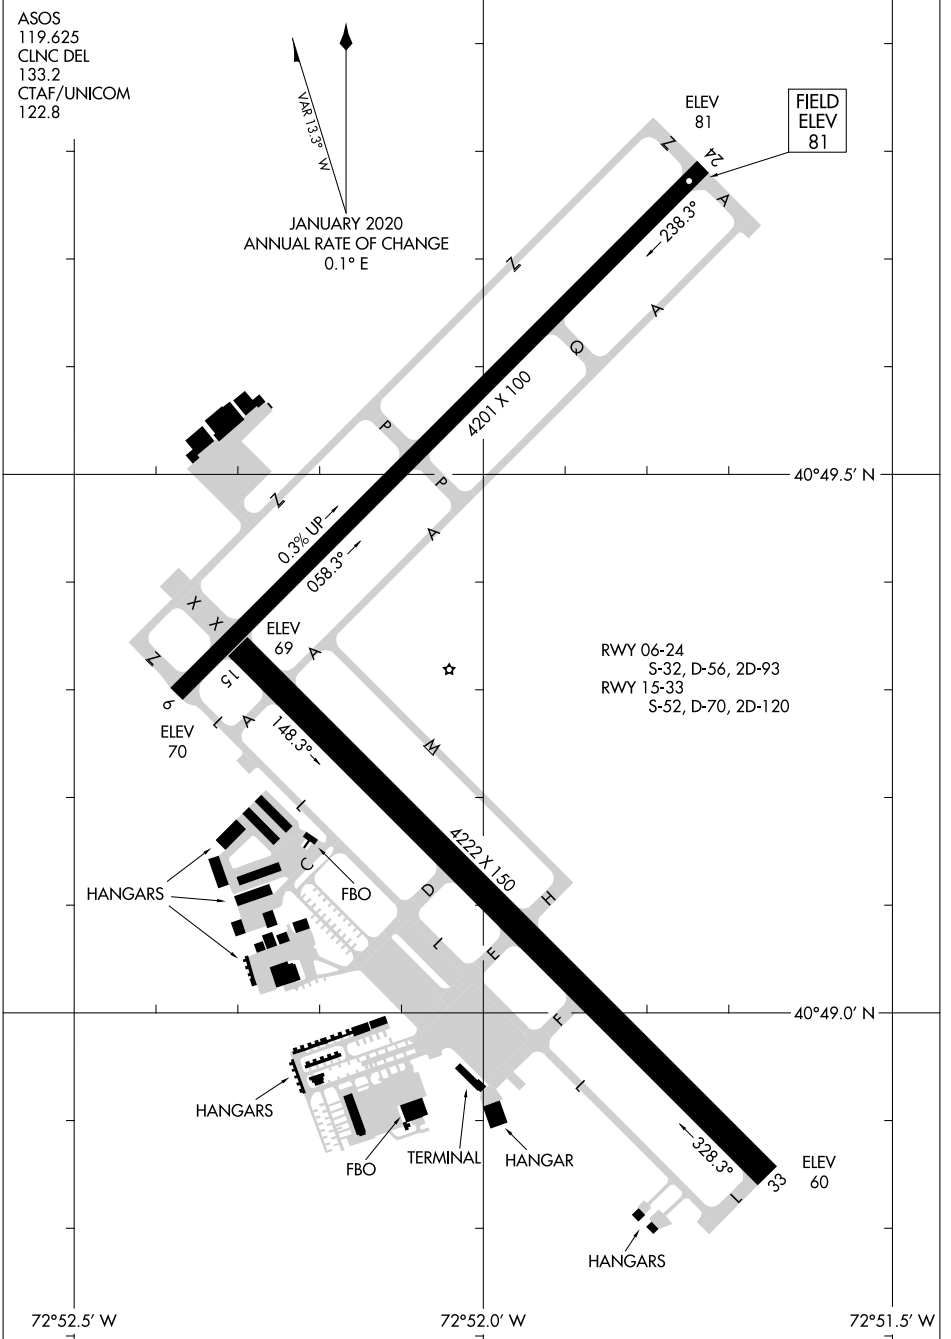

23166

AIRPORT DIAGRAM

AL-5603 (FAA)

BROOKHAVEN (HWY)
SHIRLEY, NEW YORK

ASOS
119.625
CLNC DEL
133.2
CTAF/UNICOM
122.8

MAG 13.3° W
JANUARY 2020
ANNUAL RATE OF CHANGE
0.1° E

ELEV 81
FIELD
ELEV
81

NE-2, 18 APR 2024 to 16 MAY 2024

NE-2, 18 APR 2024 to 16 MAY 2024

AIRPORT DIAGRAM

23166

SHIRLEY, NEW YORK
BROOKHAVEN (HWY)