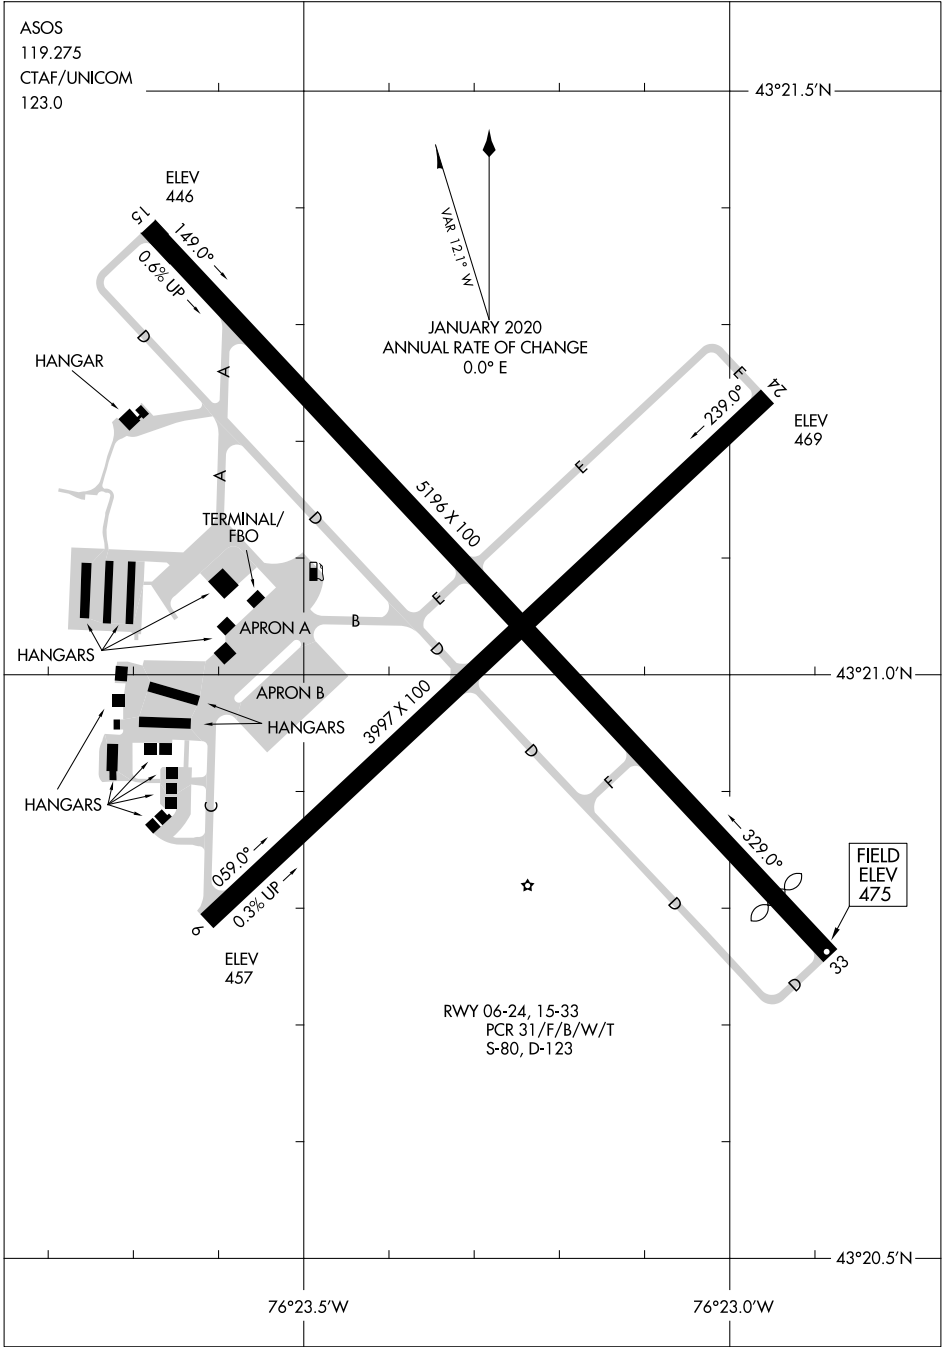

24025

AIRPORT DIAGRAM

AL-5518 (FAA)

OSWEGO COUNTY (F'ZY)
FULTON, NEW YORK

ASOS
119.275
CTAF/UNICOM
123.0

43°21.5'N

VAR 1.2° W
JANUARY 2020
ANNUAL RATE OF CHANGE
0.0° E

NE-2, 18 APR 2024 to 16 MAY 2024

NE-2, 18 APR 2024 to 16 MAY 2024

AIRPORT DIAGRAM
24025

FULTON, NEW YORK
OSWEGO COUNTY (F'ZY)