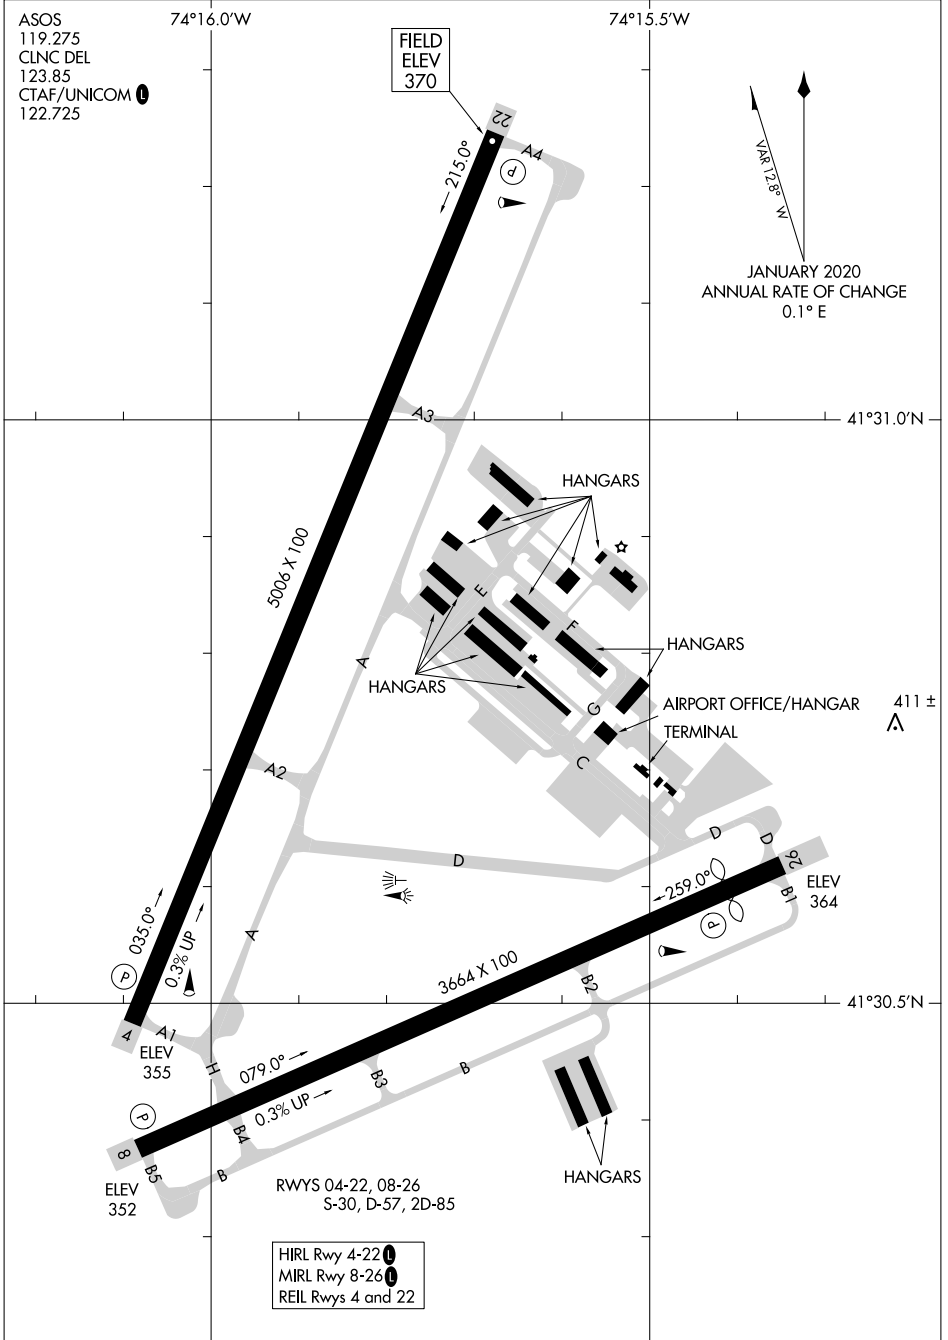

24025

AIRPORT DIAGRAM

AL-5264 (FAA)

ORANGE COUNTY (MGJ)
MONTGOMERY, NEW YORK

AIRPORT DIAGRAM

24025

MONTGOMERY, NEW YORK
ORANGE COUNTY (MGJ)