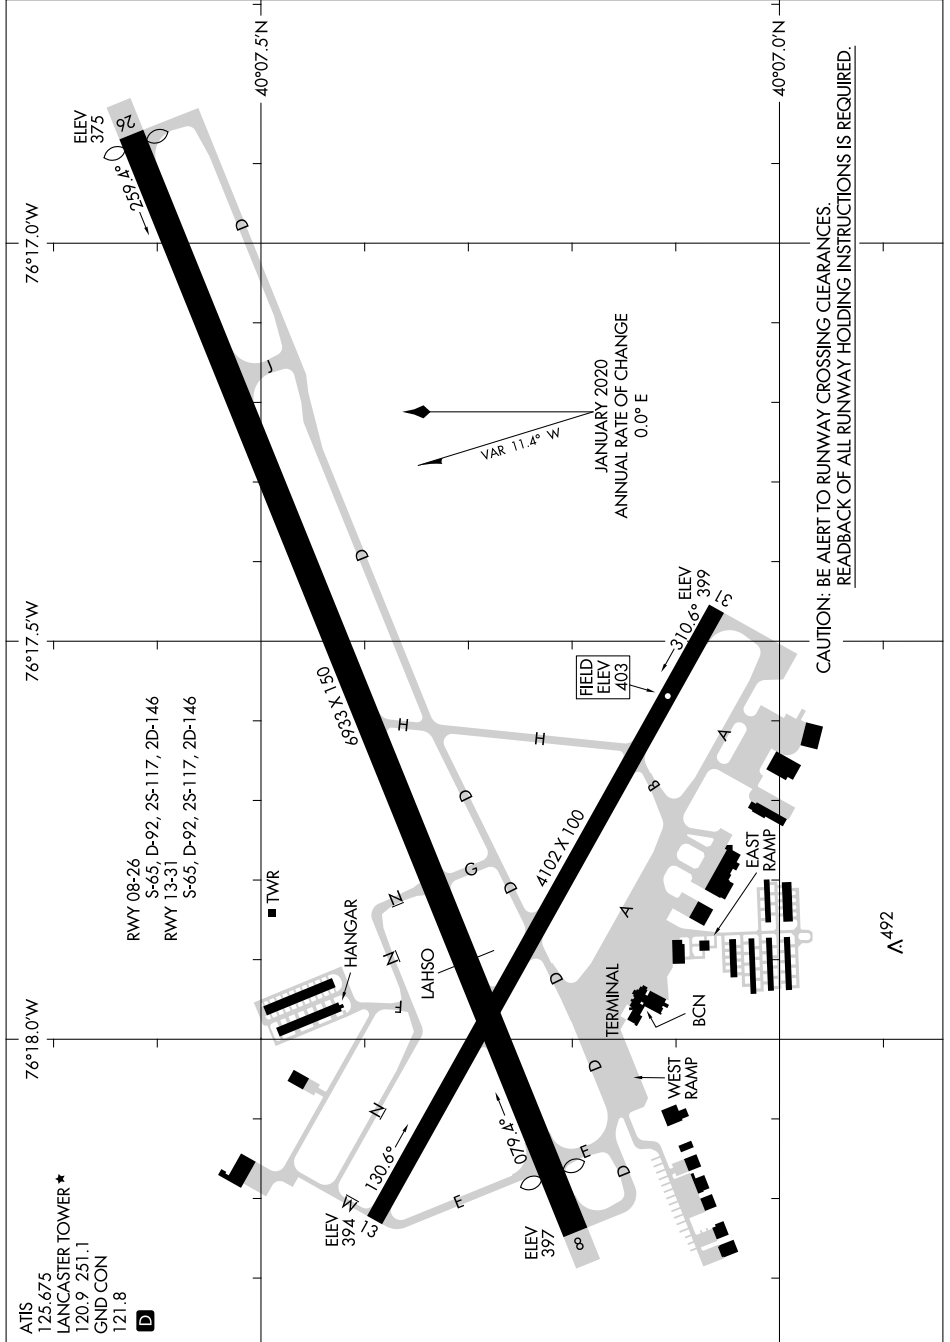

AIRPORT DIAGRAM

AL-927 (FAA)

LANCASTER (LNS)
LANCASTER, PENNSYLVANIA

NE-4, 18 APR 2024 to 16 MAY 2024

NE-4, 18 APR 2024 to 16 MAY 2024

AIRPORT DIAGRAM

LANCASTER, PENNSYLVANIA
LANCASTER (LNS)