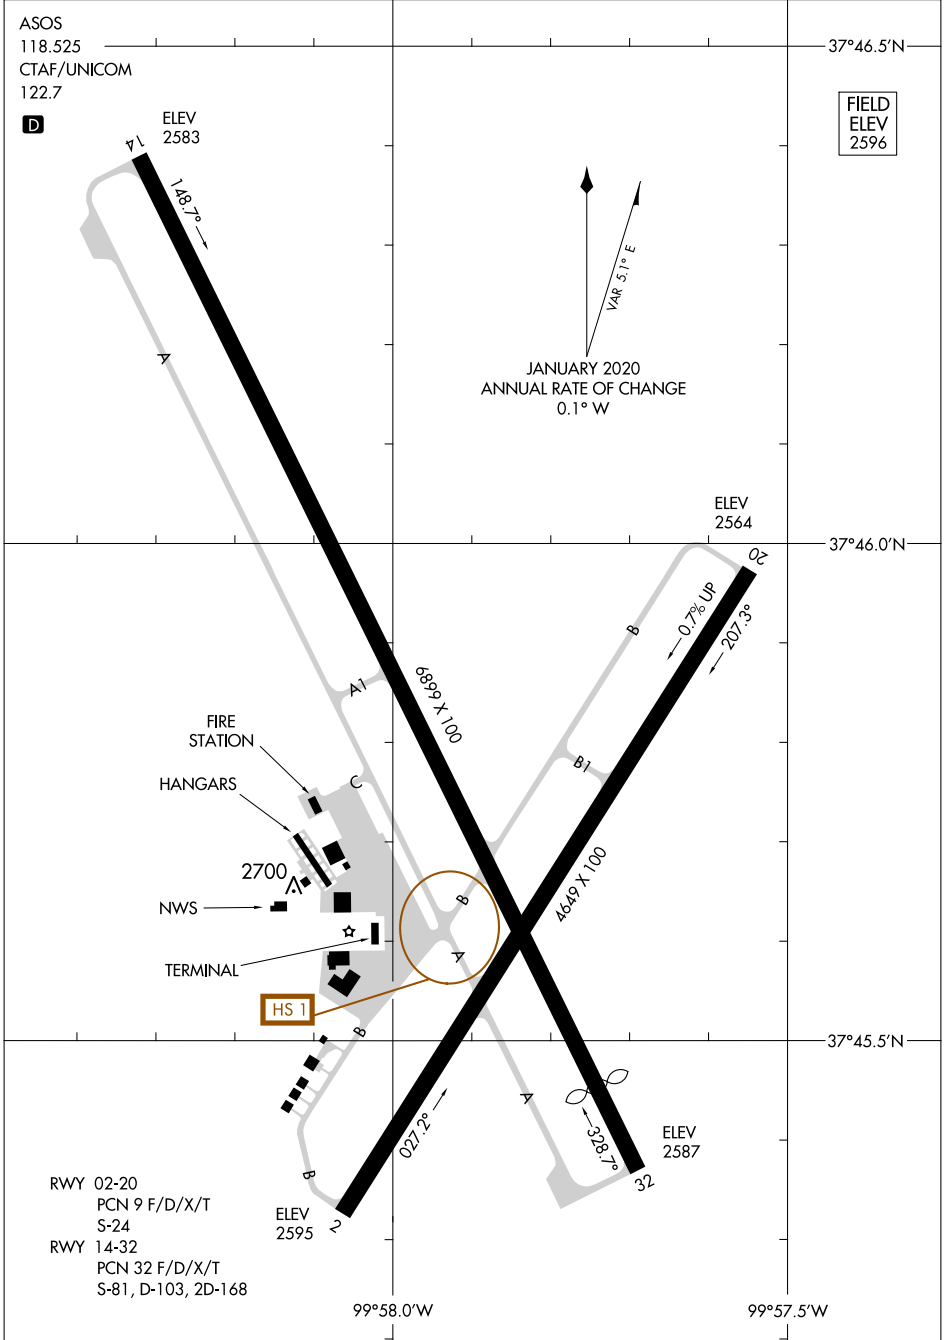

# AIRPORT DIAGRAM

AL-676 (FAA)

DODGE CITY RGNL (DDC)  
DODGE CITY, KANSAS

NC-2, 18 APR 2024 to 16 MAY 2024

NC-2, 18 APR 2024 to 16 MAY 2024

# AIRPORT DIAGRAM

DODGE CITY, KANSAS  
DODGE CITY RGNL (DDC)