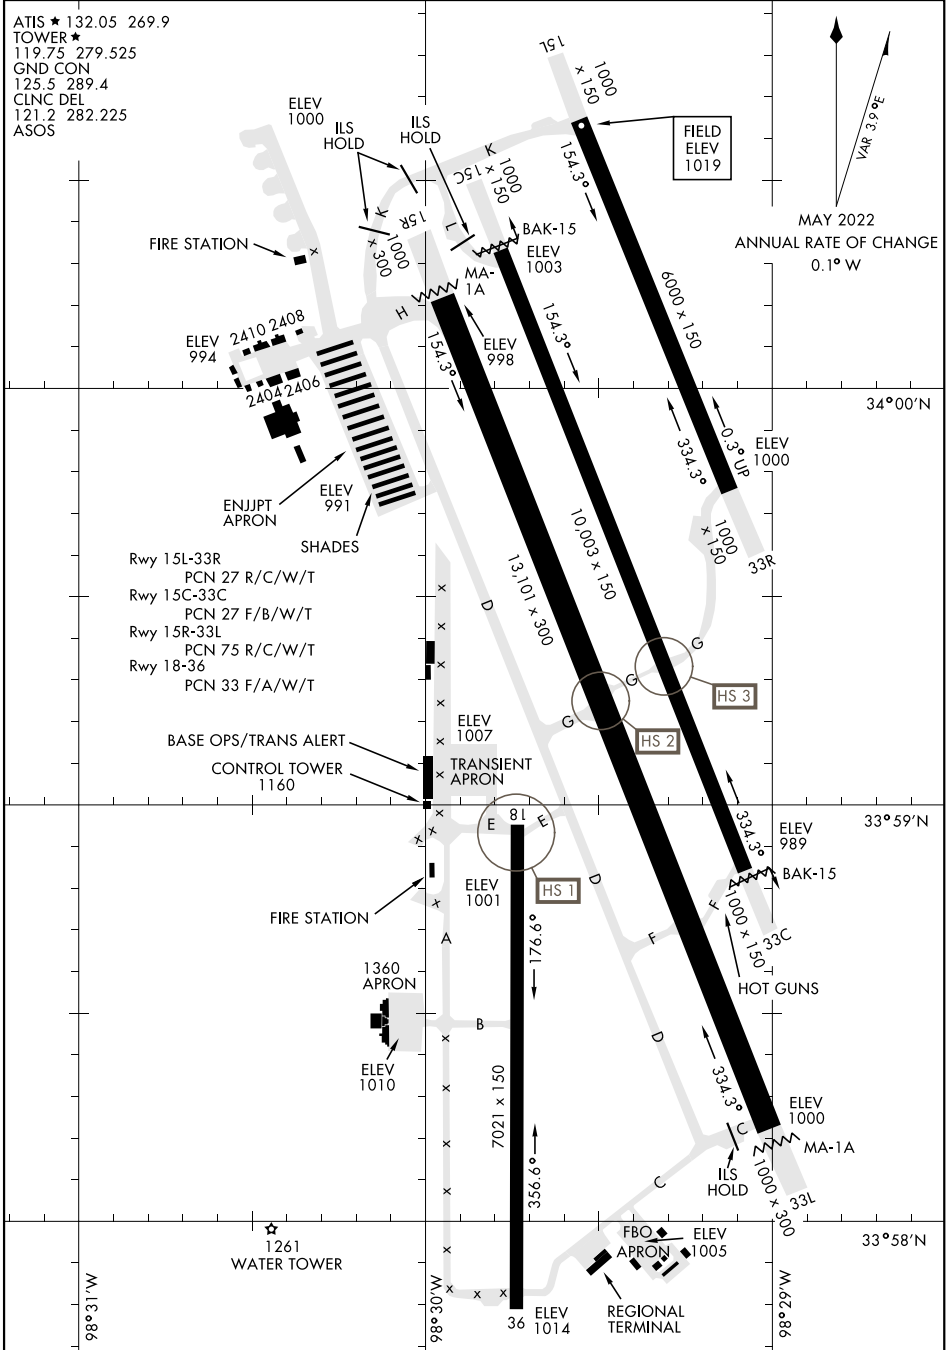

# AIRPORT DIAGRAM

[USAF]

WICHITA FALLS, TEXAS

ATIS ★ 132.05 269.9  
 TOWER ★ 119.75 279.525  
 GND CON 125.5 289.4  
 CLNC DEL 121.2 282.225  
 ASOS

SC-2, 18 APR 2024 to 16 MAY 2024

SC-2, 18 APR 2024 to 16 MAY 2024

# AIRPORT DIAGRAM