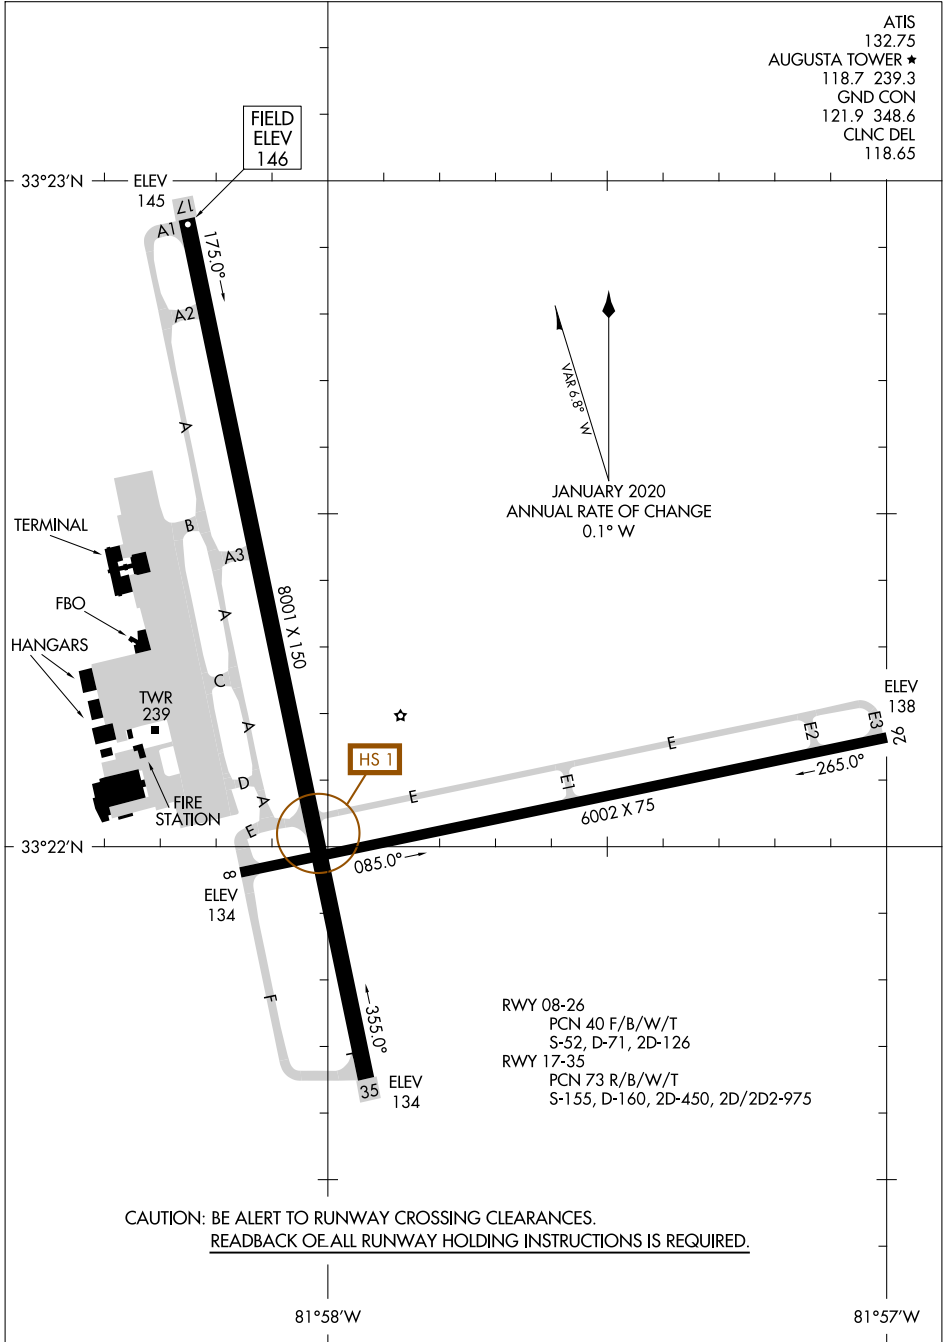

23110
AIRPORT DIAGRAM

AL-27 (FAA)

AUGUSTA RGNL AT BUSH FLD (AGS)
 AUGUSTA, GEORGIA

ATIS
 132.75
 AUGUSTA TOWER ★
 118.7 239.3
 GND CON
 121.9 348.6
 CLNC DEL
 118.65

SE-4, 18 APR 2024 to 16 MAY 2024

SE-4, 18 APR 2024 to 16 MAY 2024

AIRPORT DIAGRAM
 23110

AUGUSTA, GEORGIA
AUGUSTA RGNL AT BUSH FLD (AGS)