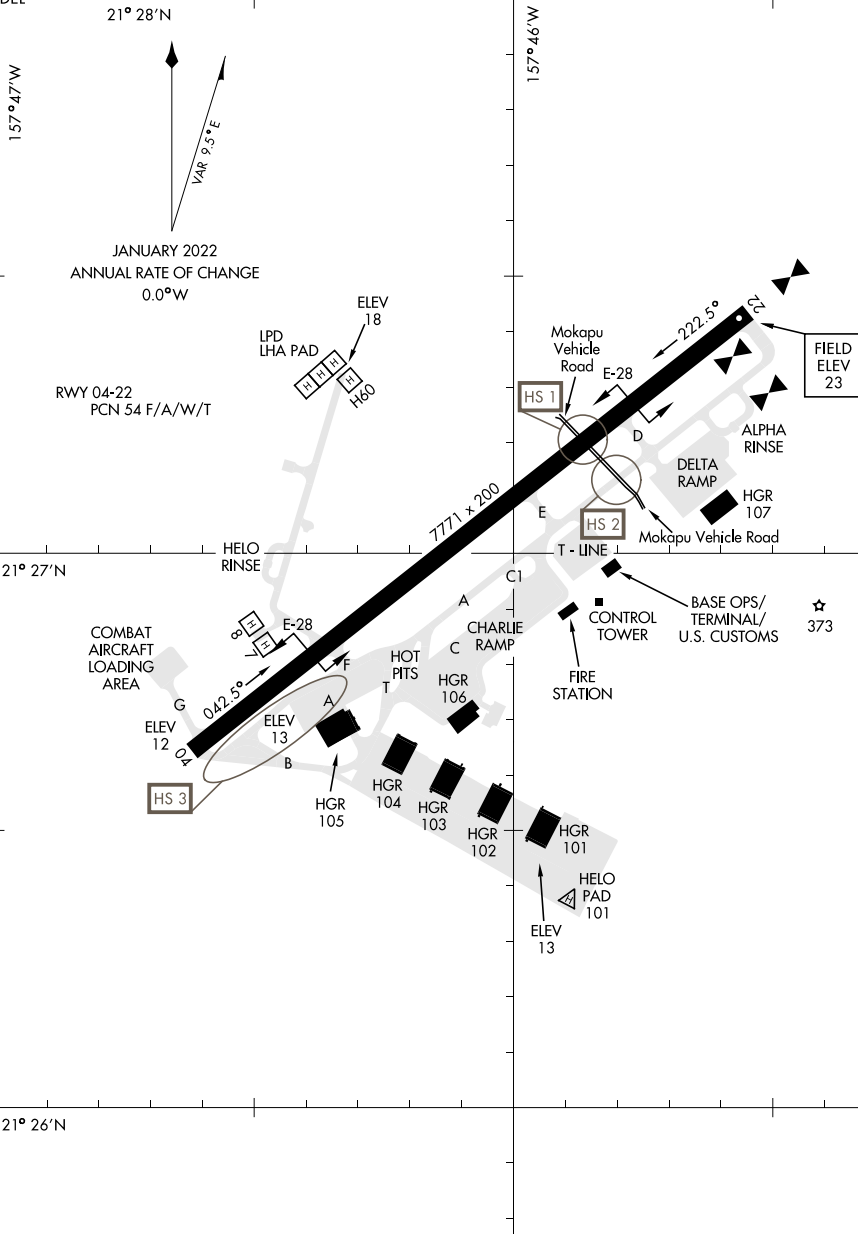

# AIRPORT DIAGRAM

[USN]

KANEOHE BAY MCAS (PHNG)

MOKAPU POINT, OAHU I., HAWAII

ATIS 284.5  
 TOWER  
 120.7 (CTAF) 360.2  
 GND CON  
 382.8  
 CLNC DEL  
 294.7

PAC, 21 MAR 2024 to 16 MAY 2024

PAC, 21 MAR 2024 to 16 MAY 2024

# AIRPORT DIAGRAM

MOKAPU POINT, OAHU I., HAWAII

KANEOHE BAY MCAS (PHNG)