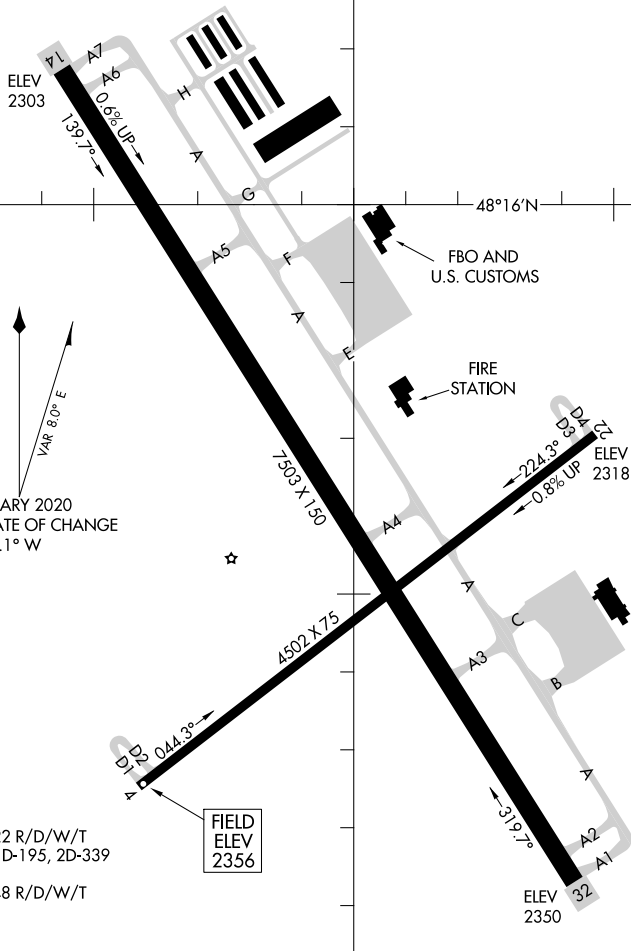

# AIRPORT DIAGRAM

AL-11234 (FAA)

WILLISTON BASIN INTL (XWA)  
WILLISTON, NORTH DAKOTA

ASOS  
125.925  
CTAF/UNICOM  
122.8

NC-1, 21 MAR 2024 to 18 APR 2024

NC-1, 21 MAR 2024 to 18 APR 2024

RWY 14-32  
PCR 622 R/D/W/T  
S-120, D-195, 2D-339

RWY 04-22  
PCR 148 R/D/W/T  
S-12.5

FIELD  
ELEV  
2356

103°46'W

103°45'W

# AIRPORT DIAGRAM

22363

WILLISTON, NORTH DAKOTA  
WILLISTON BASIN INTL (XWA)