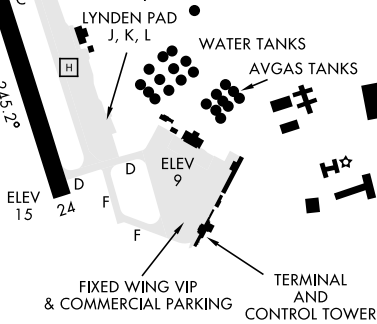

23334

AIRPORT DIAGRAM

BUCHOLZ AAF (PKWA)
KWAJALEIN USAKA, MARSHALL I

[USA]

TOWER ★
126.2 360.2
GND CON
121.9

JANUARY 2017
ANNUAL RATE OF CHANGE
0.0°

08°43'N

△ 271

N 177° 80

167°43'E

ELEV 15

167°44'E

RWY 6-24
PCN 43 F/A/W/T

FIELD
ELEV 16

PAC, 21 MAR 2024 to 16 MAY 2024

PAC, 21 MAR 2024 to 16 MAY 2024

AIRPORT DIAGRAM

KWAJALEIN USAKA, MARSHALL I
BUCHOLZ AAF (PKWA)