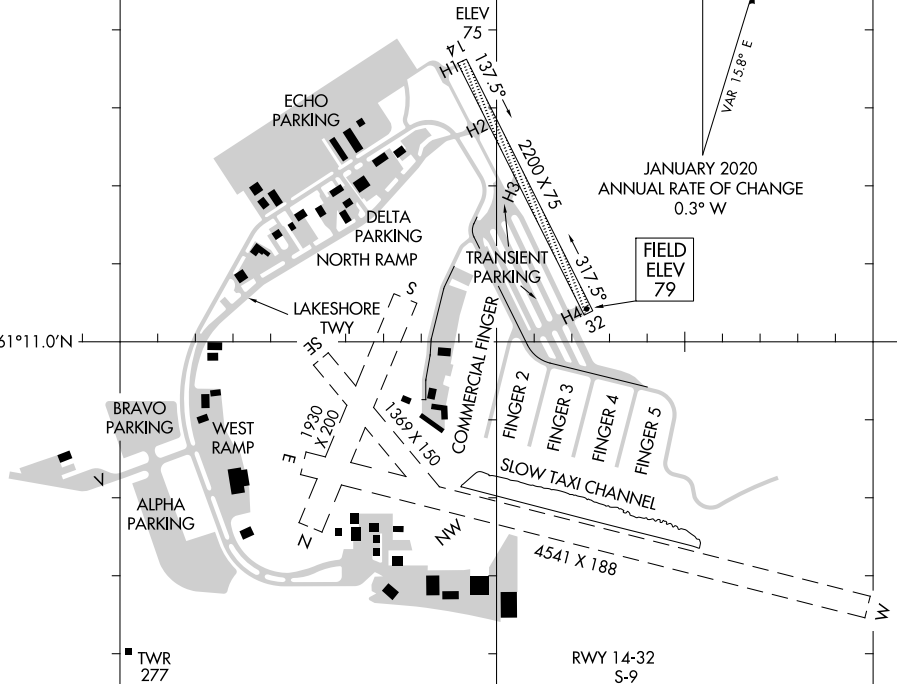

# AIRPORT DIAGRAM

AL-10443 (FAA)

LAKE HOOD (LHD) (PALH)  
ANCHORAGE, ALASKA

ATIS  
125.6  
LAKE HOOD TOWER  
126.8  
CLNC DEL  
119.4

61°11.5'N

61°11.0'N

61°10.5'N

AK, 21 MAR 2024 to 16 MAY 2024

AK, 21 MAR 2024 to 16 MAY 2024

CAUTION: BE ALERT TO RUNWAY CROSSING CLEARANCES.  
READBACK OF ALL RUNWAY HOLDING INSTRUCTIONS IS REQUIRED.

149°59.0'W

149°58.0'W

149°57.0'W

# AIRPORT DIAGRAM

24081

ANCHORAGE, ALASKA  
LAKE HOOD (LHD) (PALH)