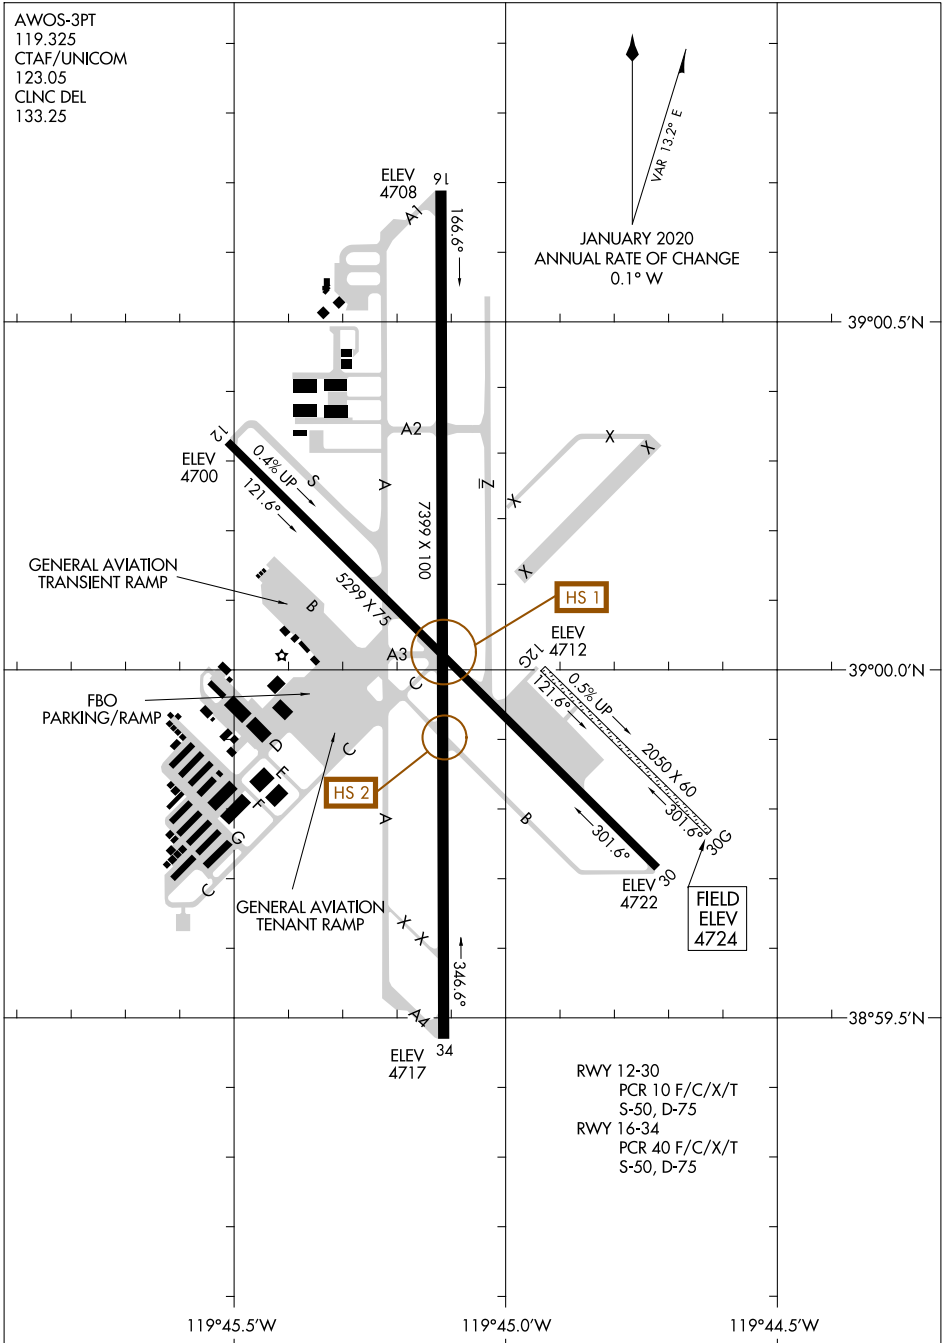

22251

AIRPORT DIAGRAM

AL-9430 (FAA)

MINDEN-TAHOE (MEV)
MINDEN, NEVADA

AWOS-3PT
119.325
CTAF/UNICOM
123.05
CLNC DEL
133.25

VAR 13.2° E
JANUARY 2020
ANNUAL RATE OF CHANGE
0.1° W

SW-4, 21 MAR 2024 to 18 APR 2024

SW-4, 21 MAR 2024 to 18 APR 2024

AIRPORT DIAGRAM

22251

MINDEN, NEVADA
MINDEN-TAHOE (MEV)