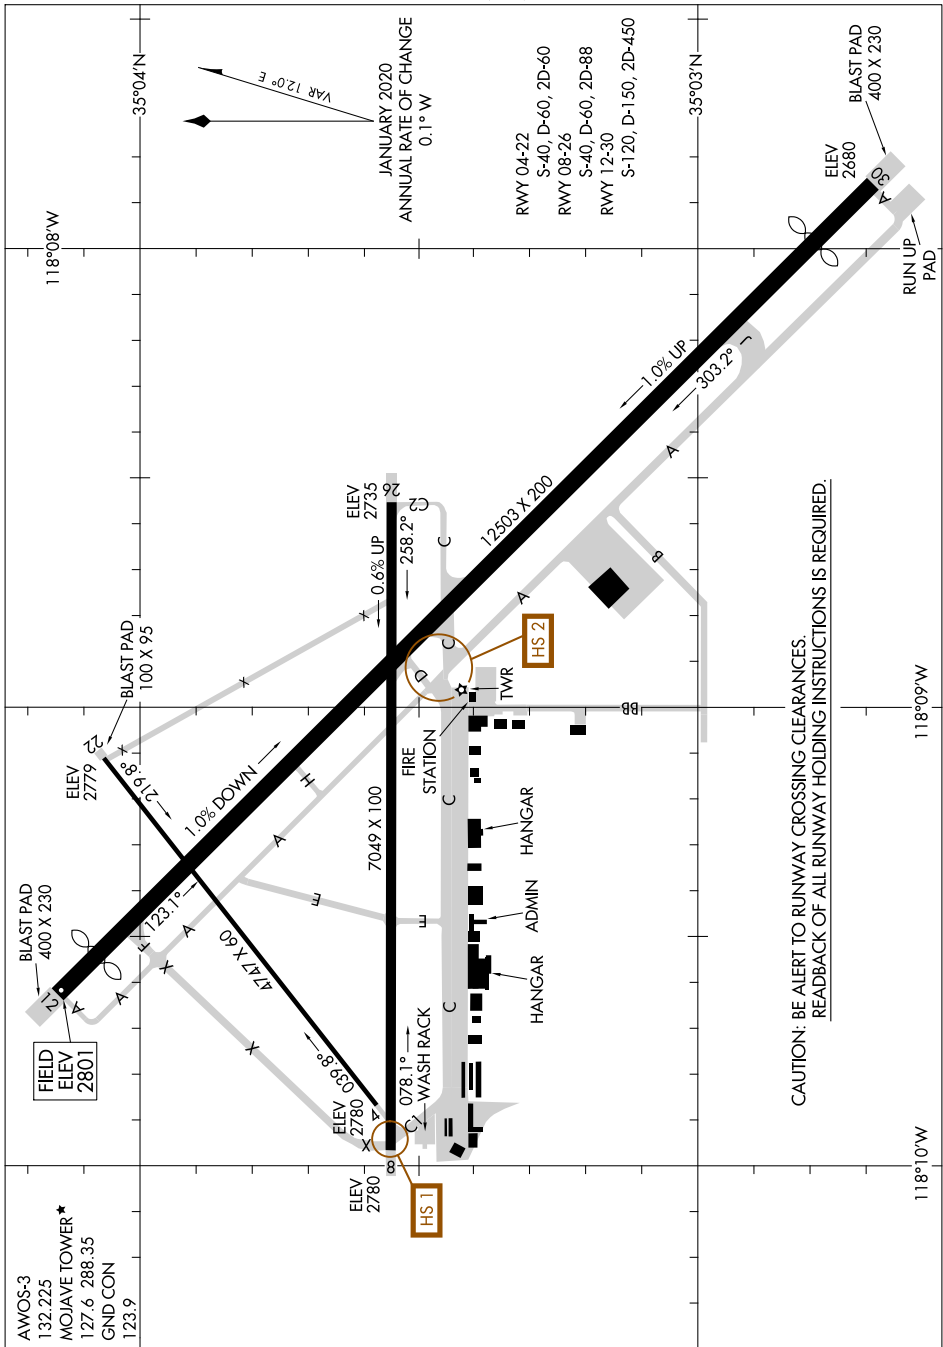

AIRPORT DIAGRAM

MOJAVE AIR & SPACE PORT/RUTAN FLD (MHV)
AL-9353 (FAA)
MOJAVE, CALIFORNIA

SW-3, 21 MAR 2024 to 18 APR 2024

SW-3, 21 MAR 2024 to 18 APR 2024

AIRPORT DIAGRAM

MOJAVE, CALIFORNIA
MOJAVE AIR & SPACE PORT/RUTAN FLD (MHV)