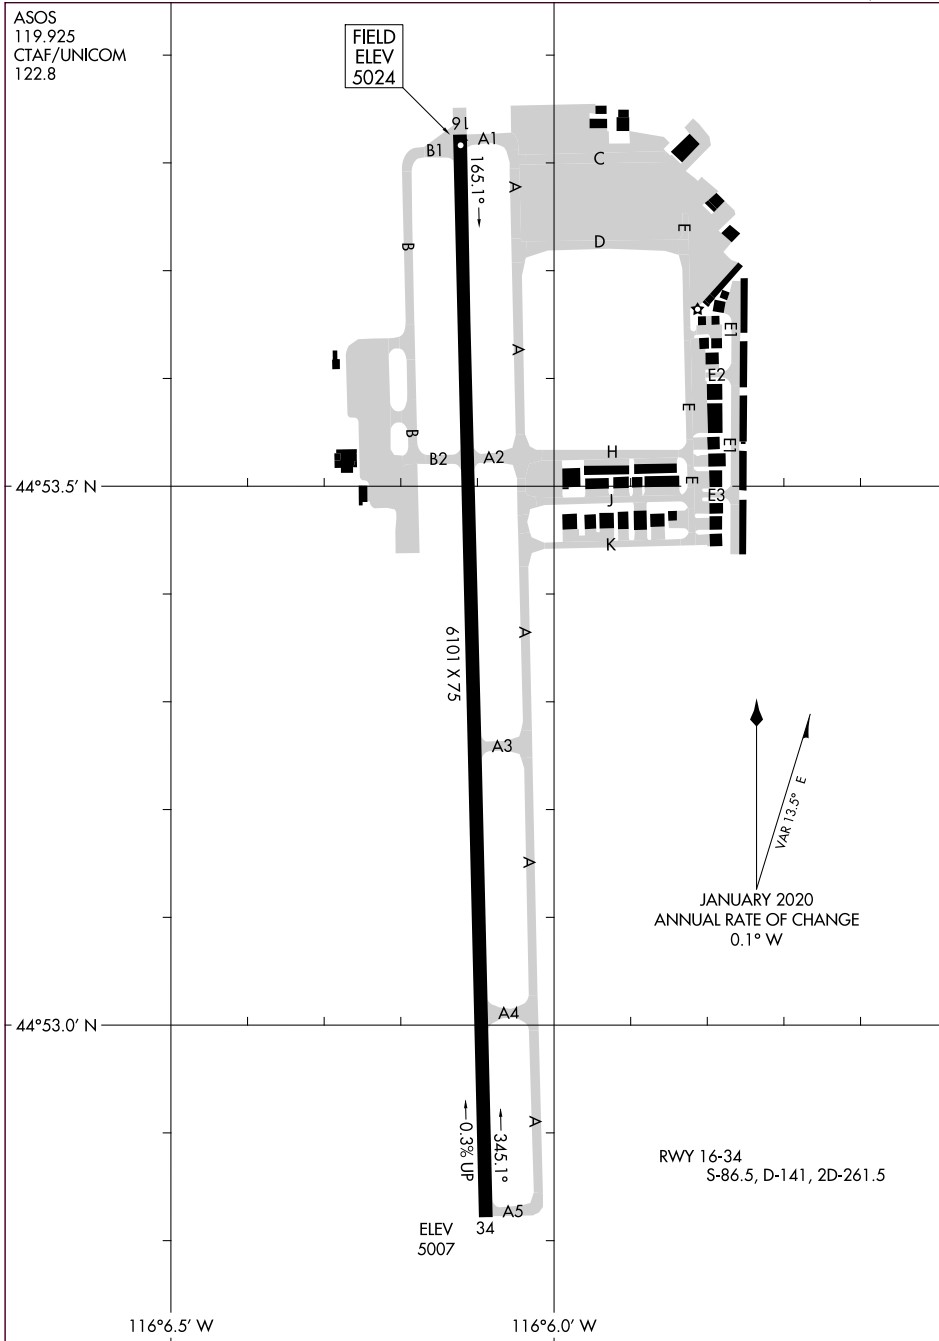

23054  
**AIRPORT DIAGRAM**

AL-6936 (FAA)

MC CALL MUNI (MYL)  
MC CALL, IDAHO

ASOS  
119.925  
CTAF/UNICOM  
122.8

FIELD  
ELEV  
5024

NW-1, 21 MAR 2024 to 18 APR 2024

NW-1, 21 MAR 2024 to 18 APR 2024

**AIRPORT DIAGRAM**  
23054

MC CALL, IDAHO  
MC CALL MUNI (MYL)