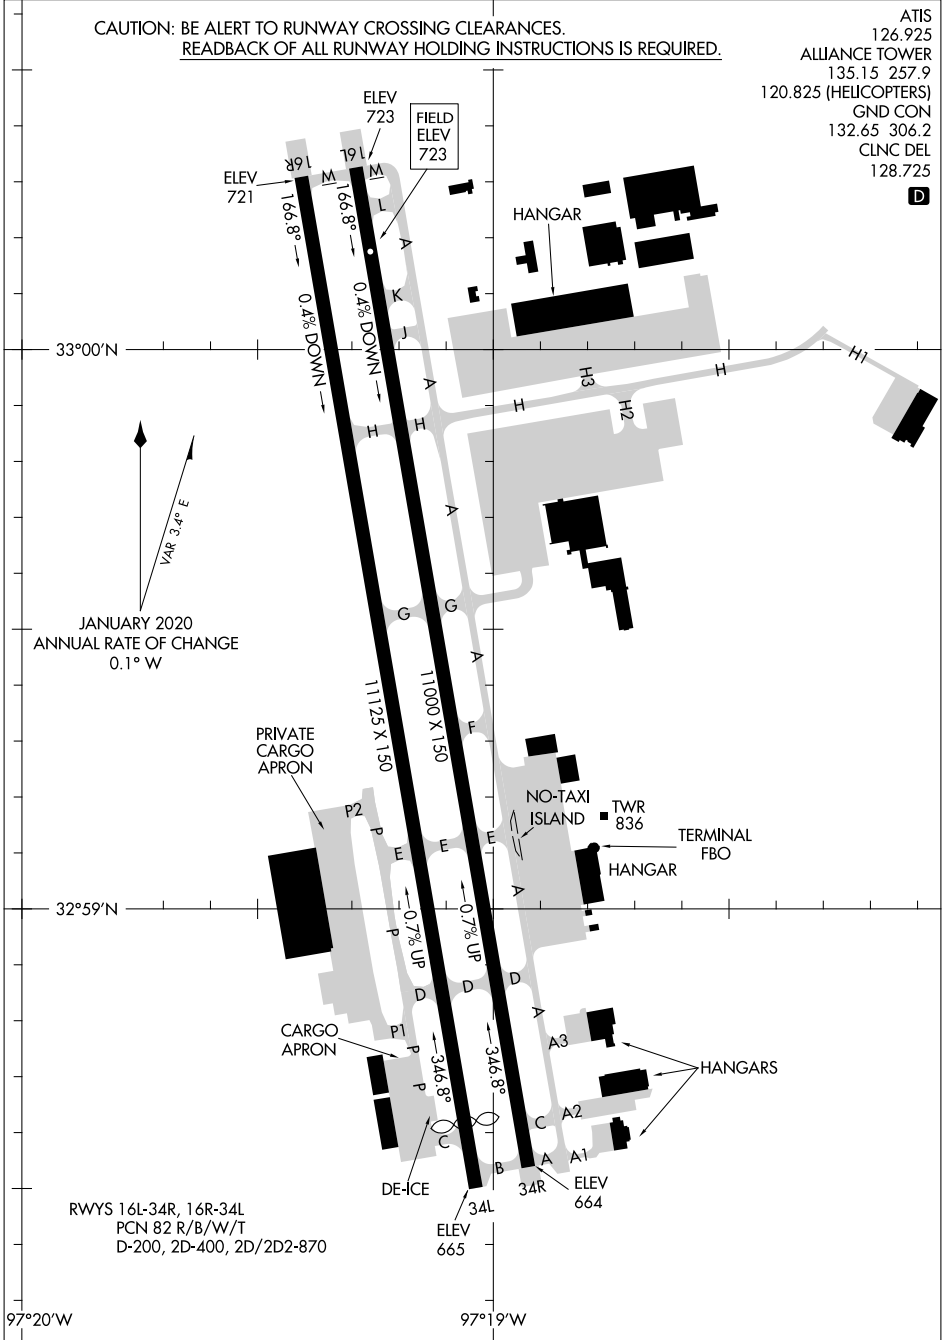

# AIRPORT DIAGRAM

PEROT FLD/FORT WORTH ALLIANCE (A.F.W)

AL-6918 (FAA)

FORT WORTH, TEXAS

**CAUTION: BE ALERT TO RUNWAY CROSSING CLEARANCES.  
READBACK OF ALL RUNWAY HOLDING INSTRUCTIONS IS REQUIRED.**

ATIS 126.925  
 ALLIANCE TOWER 135.15 257.9  
 120.825 (HELICOPTERS)  
 GND CON 132.65 306.2  
 CLNC DEL 128.725

D

SC-2, 21 MAR 2024 to 18 APR 2024

SC-2, 21 MAR 2024 to 18 APR 2024