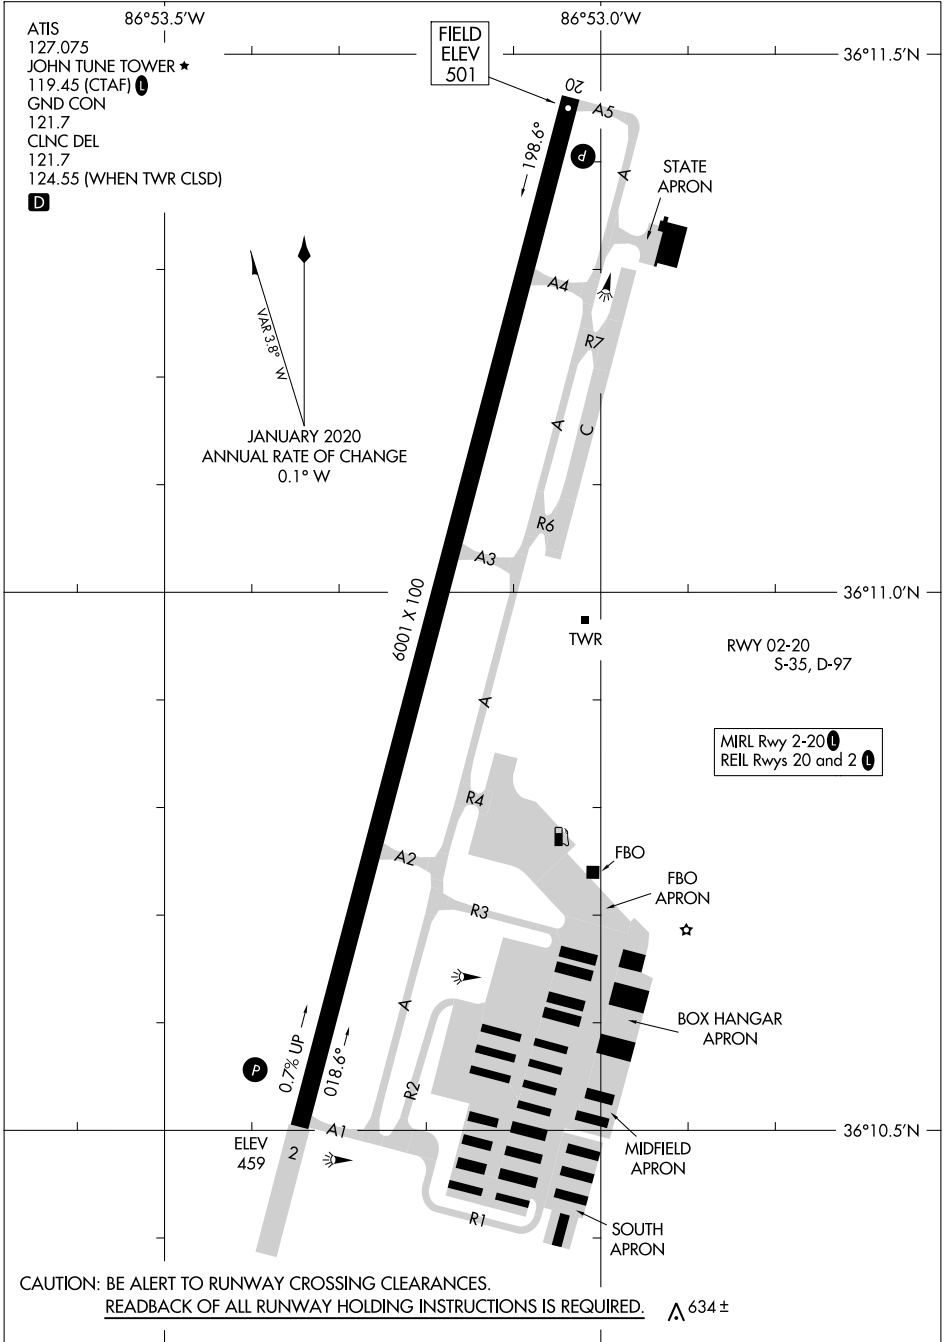

24081

AIRPORT DIAGRAM

AL-6878 (FAA)

JOHN C TUNE (JWN)
NASHVILLE, TENNESSEE

SE-1, 21 MAR 2024 to 18 APR 2024

SE-1, 21 MAR 2024 to 18 APR 2024

AIRPORT DIAGRAM

24081