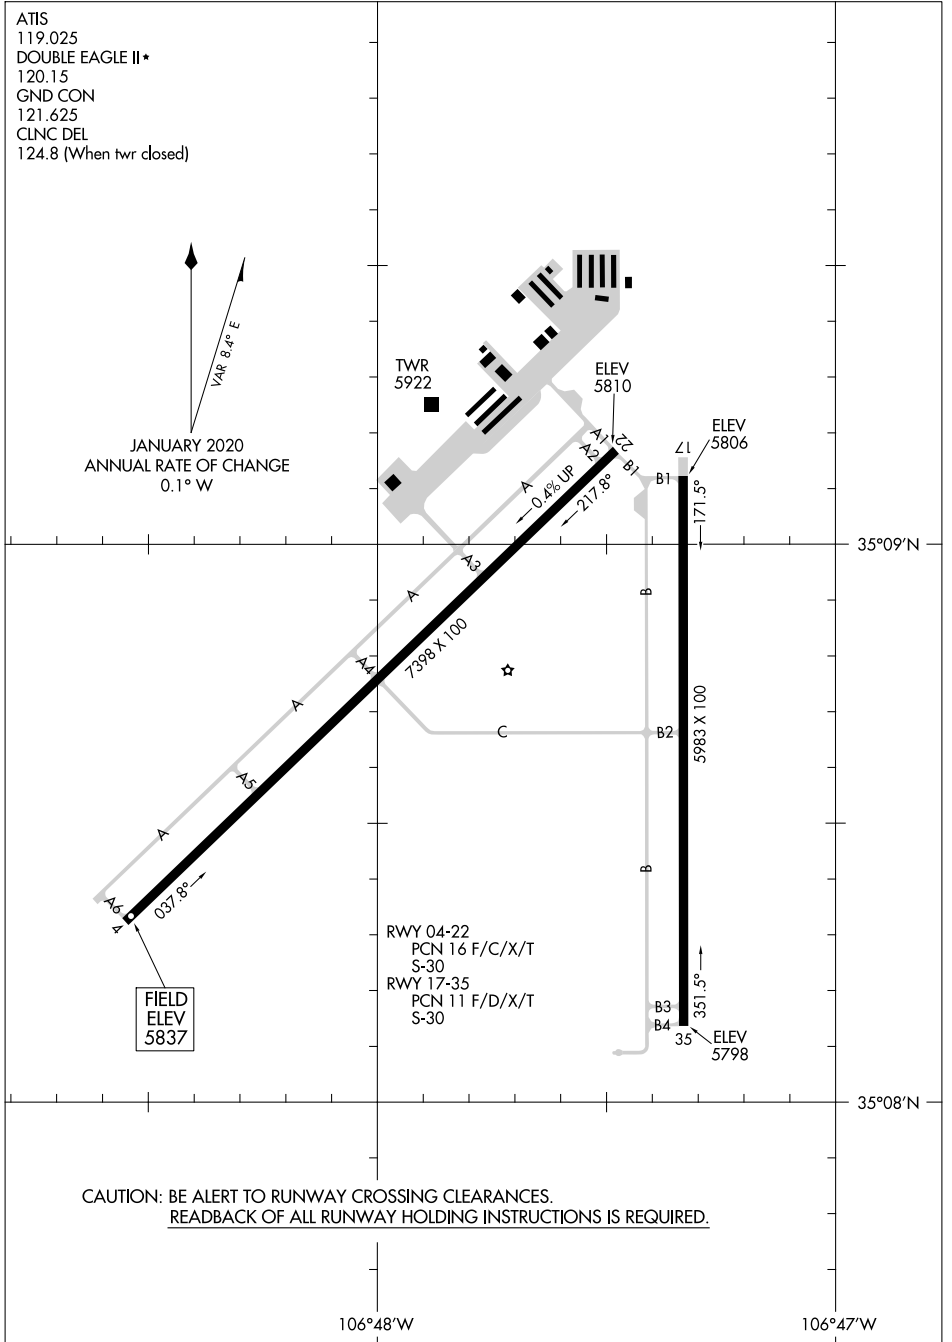

# AIRPORT DIAGRAM

AL-6859 (FAA)

DOUBLE EAGLE II (A/E/G)  
ALBUQUERQUE, NEW MEXICO

ATIS  
 119.025  
 DOUBLE EAGLE II\*  
 120.15  
 GND CON  
 121.625  
 CLNC DEL  
 124.8 (When twr closed)

SW-1, 21 MAR 2024 to 18 APR 2024

SW-1, 21 MAR 2024 to 18 APR 2024

CAUTION: BE ALERT TO RUNWAY CROSSING CLEARANCES.  
READBACK OF ALL RUNWAY HOLDING INSTRUCTIONS IS REQUIRED.

106°48'W

106°47'W

# AIRPORT DIAGRAM

ALBUQUERQUE, NEW MEXICO  
DOUBLE EAGLE II (A/E/G)