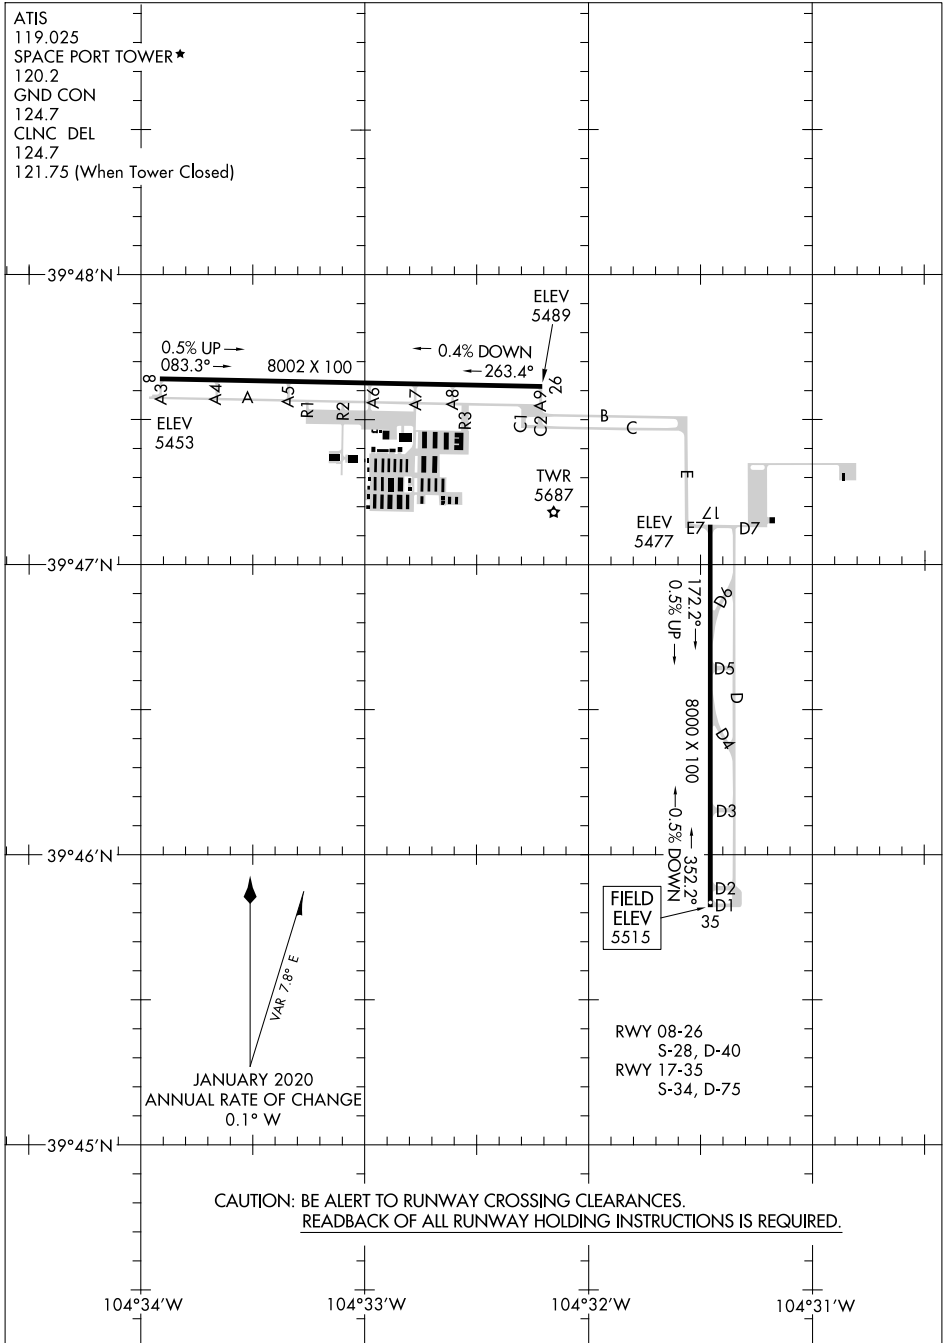

23334

AIRPORT DIAGRAM

COLORADO AIR AND SPACE PORT (CFO)

AL-6851 (FAA)

DENVER, COLORADO

ATIS
 119.025
 SPACE PORT TOWER ★
 120.2
 GND CON
 124.7
 CLNC DEL
 124.7
 121.75 (When Tower Closed)

SW-1, 21 MAR 2024 to 18 APR 2024

SW-1, 21 MAR 2024 to 18 APR 2024

AIRPORT DIAGRAM

DENVER, COLORADO

COLORADO AIR AND SPACE PORT (CFO)

23334