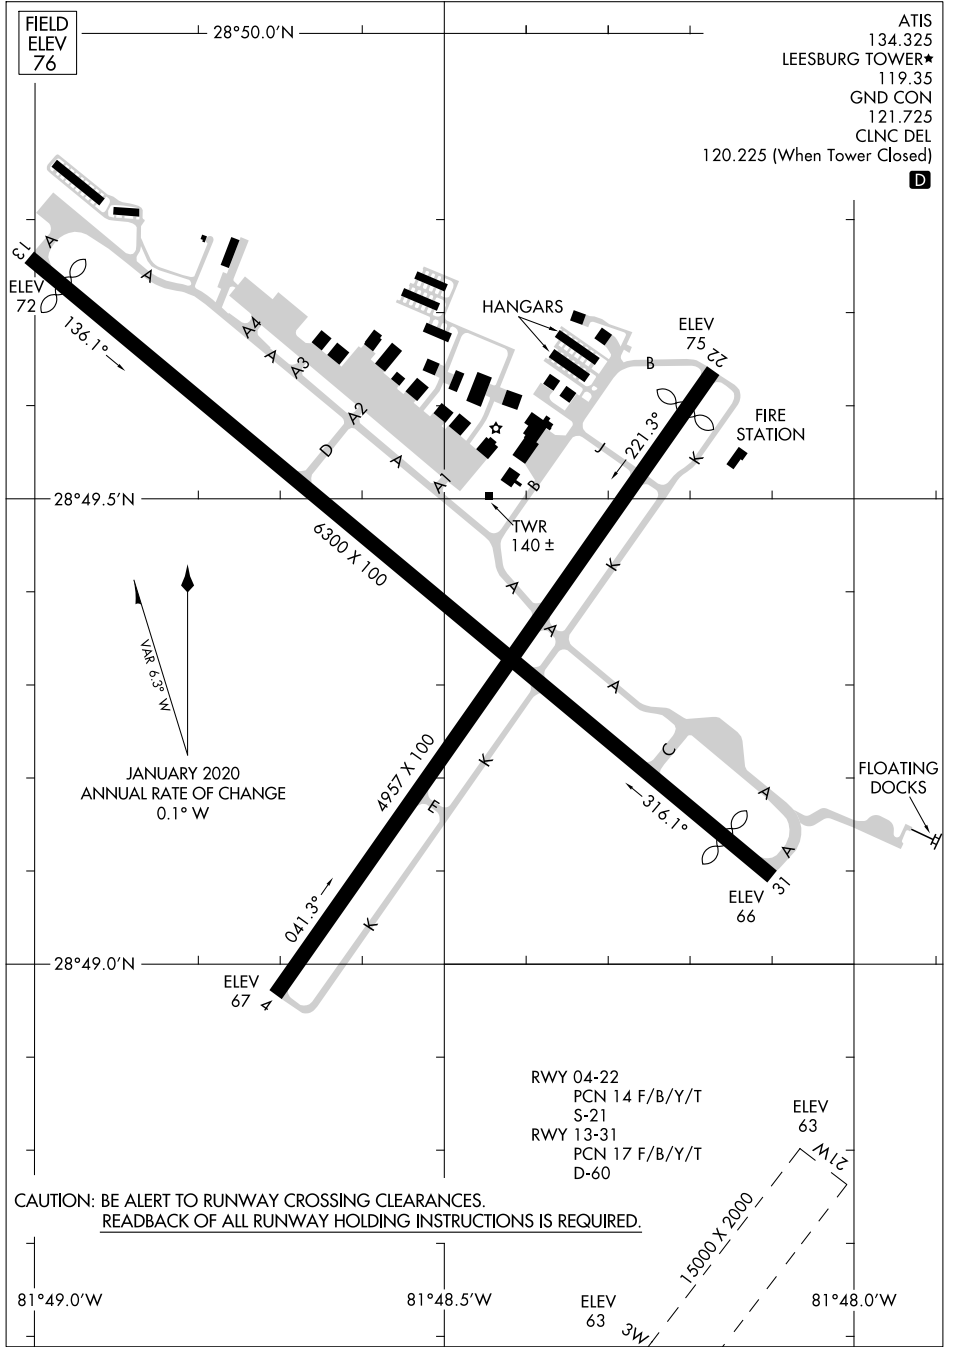

22363

AIRPORT DIAGRAM

AL-6676 (FAA)

LEESBURG INTL (LEE)
LEESBURG, FLORIDA

ATIS 134.325
 LEESBURG TOWER* 119.35
 GND CON 121.725
 CLNC DEL 120.225 (When Tower Closed)

D

SE-3, 21 MAR 2024 to 18 APR 2024

SE-3, 21 MAR 2024 to 18 APR 2024

CAUTION: BE ALERT TO RUNWAY CROSSING CLEARANCES.
 READBACK OF ALL RUNWAY HOLDING INSTRUCTIONS IS REQUIRED.

AIRPORT DIAGRAM

22363

LEESBURG, FLORIDA
LEESBURG INTL (LEE)