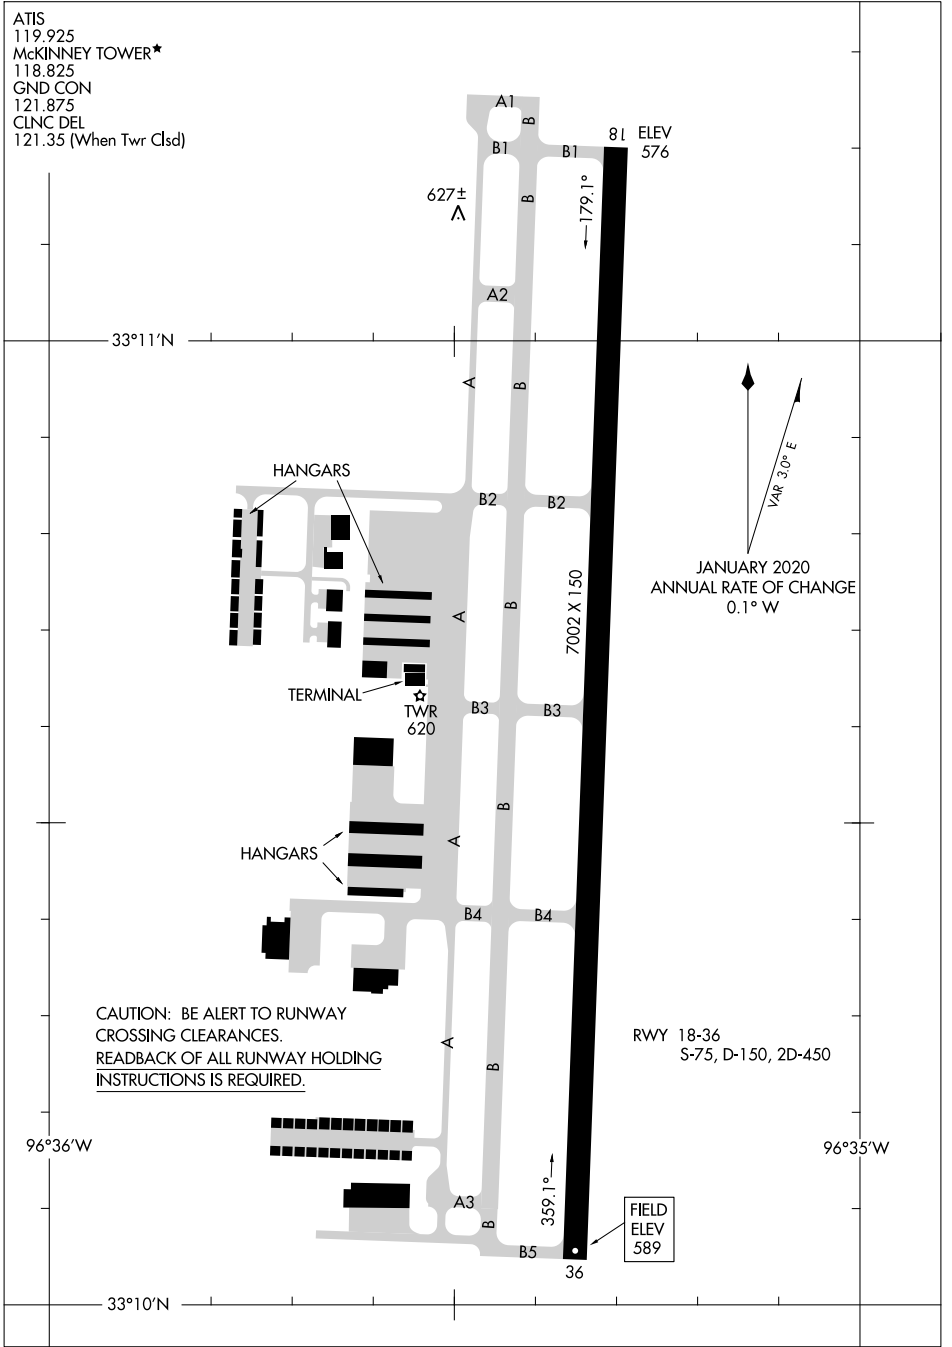

23334

# AIRPORT DIAGRAM

AL-6644 (FAA)

MCKINNEY NTL (TKI)  
DALLAS, TEXAS

ATIS  
119.925  
McKINNEY TOWER\*  
118.825  
GND CON  
121.875  
CLNC DEL  
121.35 (When Twr Clsd)

SC-2, 21 MAR 2024 to 18 APR 2024

SC-2, 21 MAR 2024 to 18 APR 2024

CAUTION: BE ALERT TO RUNWAY CROSSING CLEARANCES. READBACK OF ALL RUNWAY HOLDING INSTRUCTIONS IS REQUIRED.

RWY 18-36  
S-75, D-150, 2D-450

FIELD ELEV 589

# AIRPORT DIAGRAM

23334

DALLAS, TEXAS  
MCKINNEY NTL (TKI)