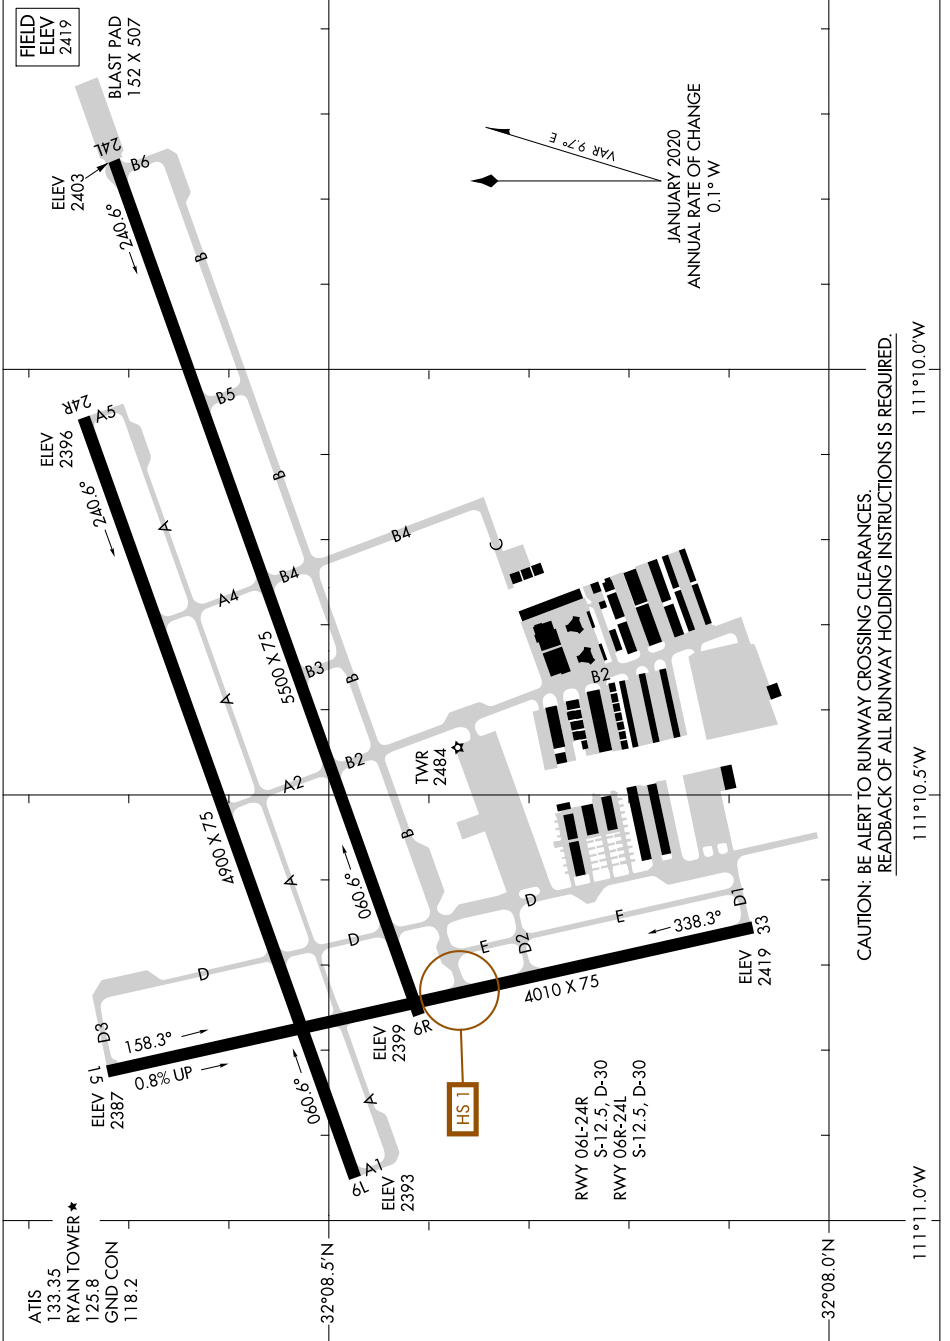

AIRPORT DIAGRAM

AL-6513 (FAA)

RYAN FLD (RYN)
TUCSON, ARIZONA

SW-4, 21 MAR 2024 to 18 APR 2024

AIRPORT DIAGRAM

TUCSON, ARIZONA
RYAN FLD (RYN)

CAUTION: BE ALERT TO RUNWAY CROSSING CLEARANCES.
READBACK OF ALL RUNWAY HOLDING INSTRUCTIONS IS REQUIRED.

SW-4, 21 MAR 2024 to 18 APR 2024