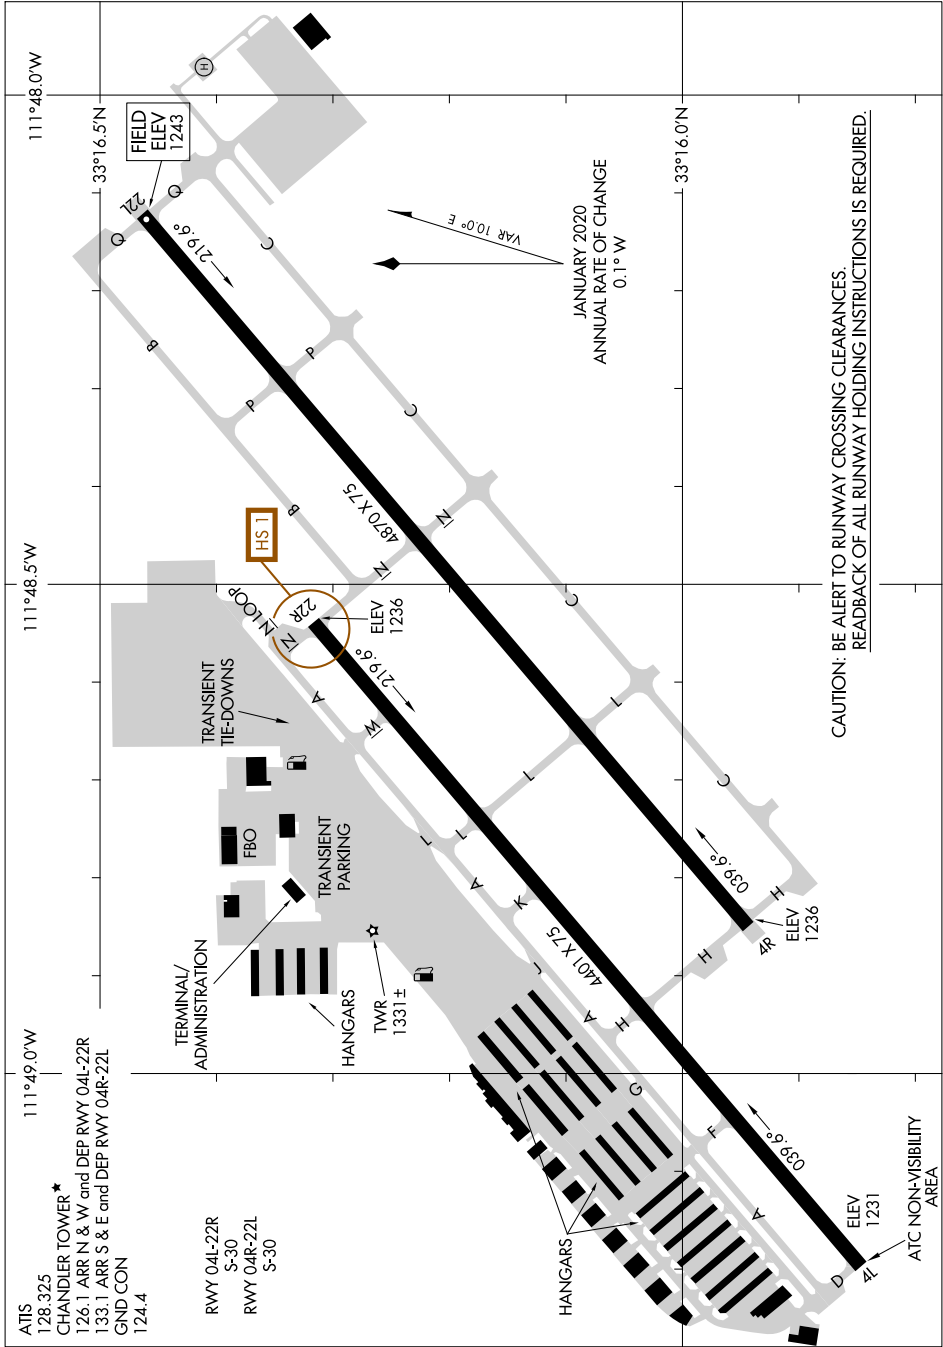

23334

# AIRPORT DIAGRAM

AL-6494 (FAA)

CHANDLER MUNI (CHD)  
CHANDLER, ARIZONA

SW-4, 21 MAR 2024 to 18 APR 2024

# AIRPORT DIAGRAM

23334

CHANDLER, ARIZONA  
CHANDLER MUNI (CHD)

SW-4, 21 MAR 2024 to 18 APR 2024