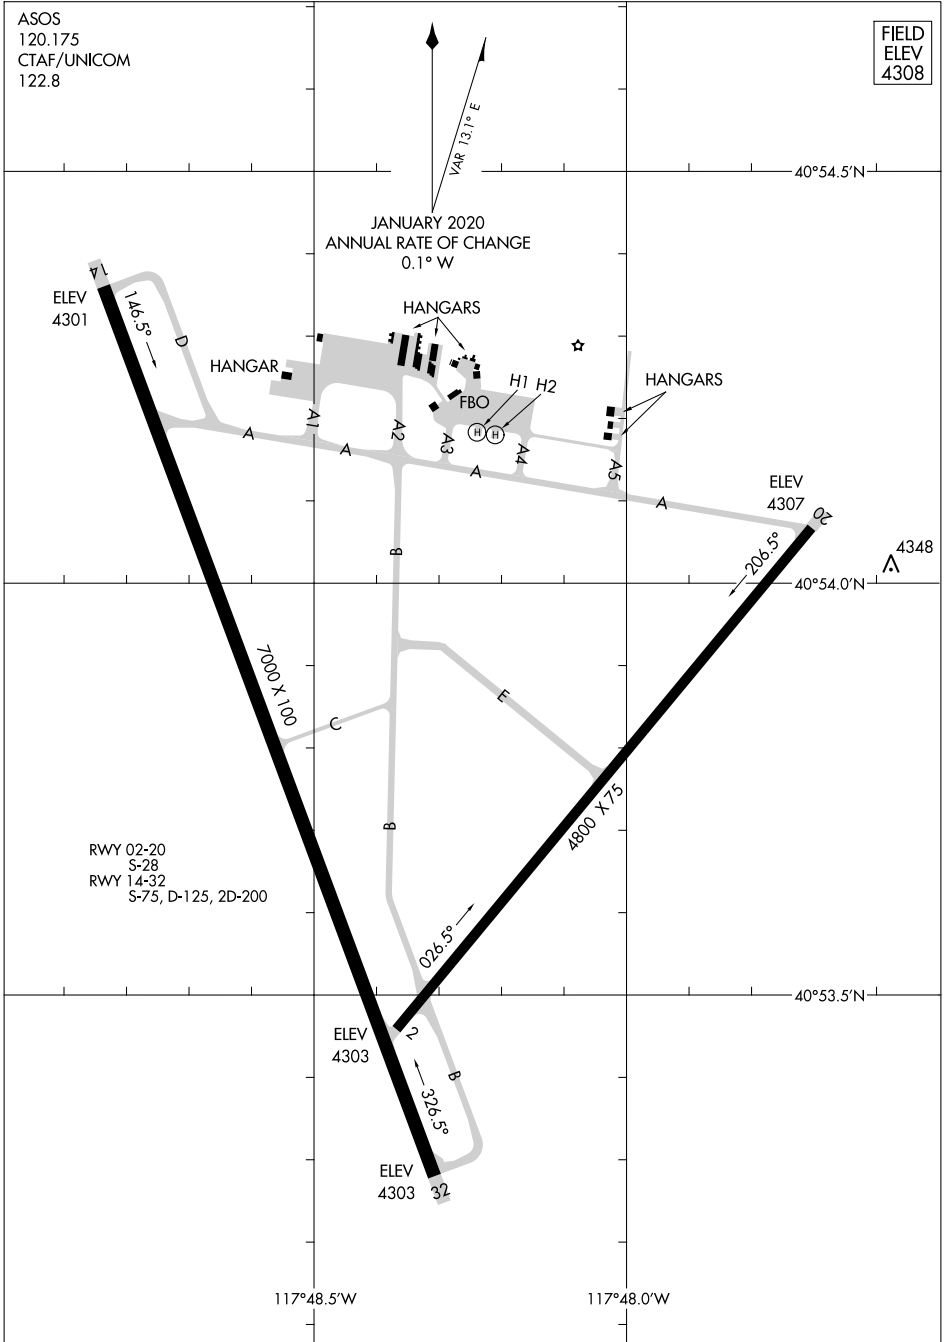

22363

# AIRPORT DIAGRAM

WINNEMUCCA MUNI (WMC)  
WINNEMUCCA, NEVADA

AL-6471 (FAA)

ASOS  
120.175  
CTAF/UNICOM  
122.8

FIELD  
ELEV  
4308

SW-4, 21 MAR 2024 to 18 APR 2024

SW-4, 21 MAR 2024 to 18 APR 2024

# AIRPORT DIAGRAM

22363

WINNEMUCCA, NEVADA  
WINNEMUCCA MUNI (WMC)