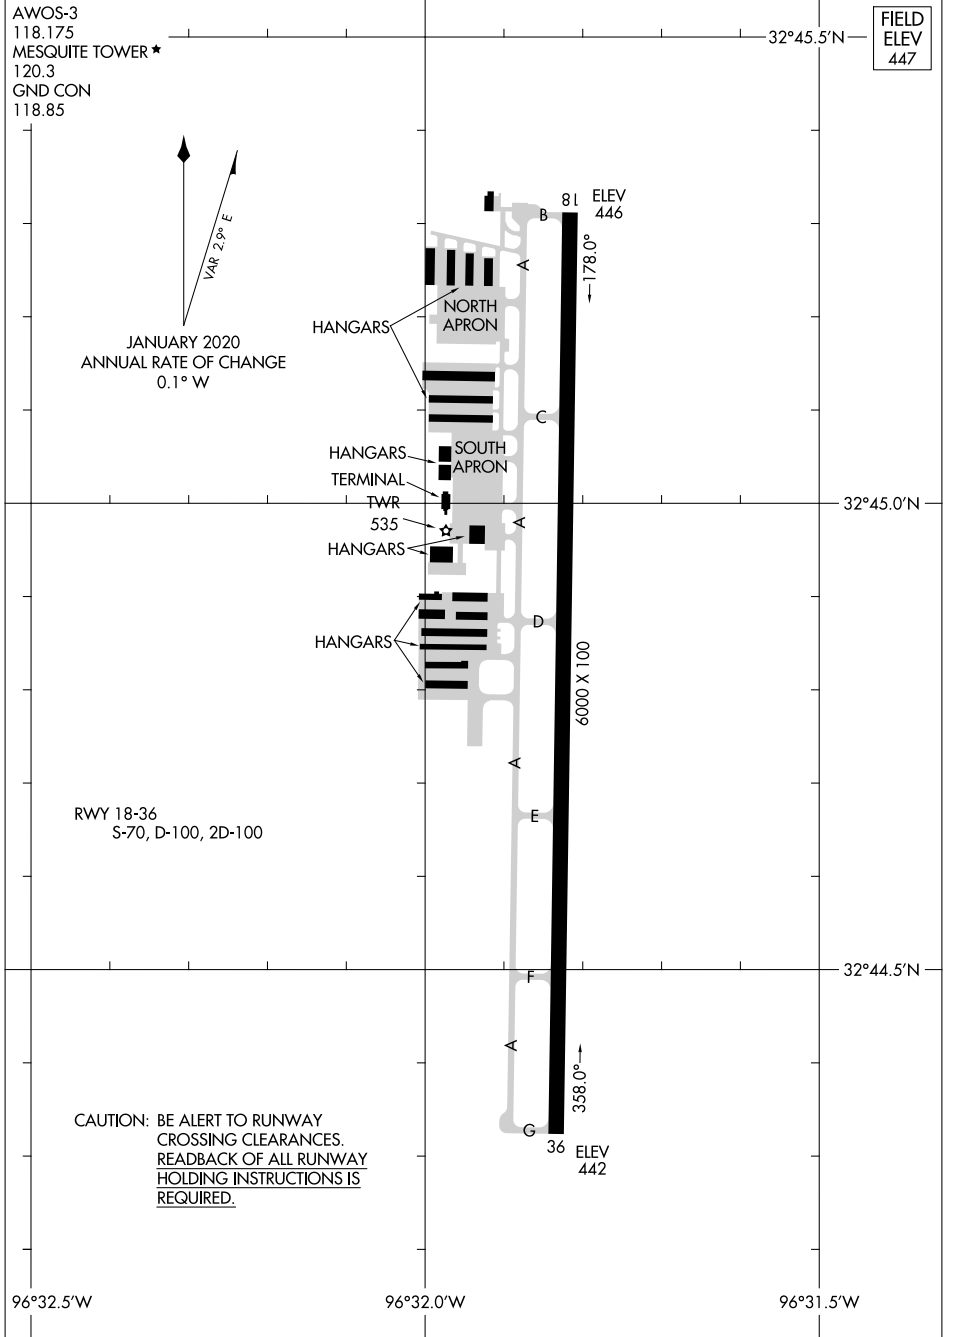

20086

# AIRPORT DIAGRAM

MESQUITE METRO (HQZ)  
MESQUITE, TEXAS

AL-6444 (FAA)

SC-2, 21 MAR 2024 to 18 APR 2024

SC-2, 21 MAR 2024 to 18 APR 2024

# AIRPORT DIAGRAM

20086

MESQUITE, TEXAS  
MESQUITE METRO (HQZ)