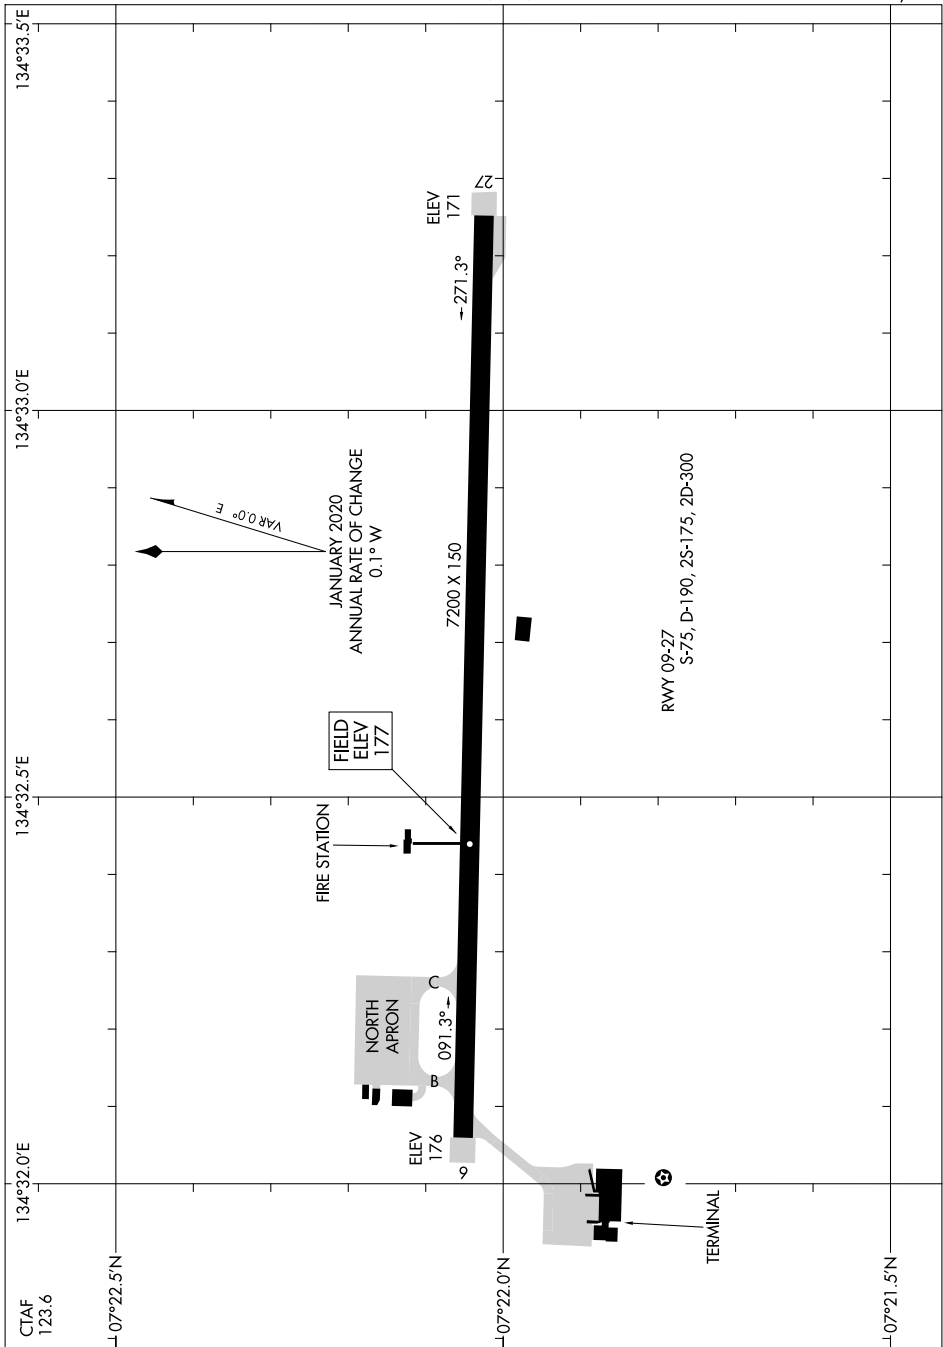

23222

AIRPORT DIAGRAM

AL-6432 (FAA)

PALAU INTL (ROR) (PTRO)
BABELTHUAP ISLAND, PW

PAC, 21 MAR 2024 to 16 MAY 2024

PAC, 21 MAR 2024 to 16 MAY 2024

AIRPORT DIAGRAM

23222

BABELTHUAP ISLAND, PW
PALAU INTL (ROR) (PTRO)