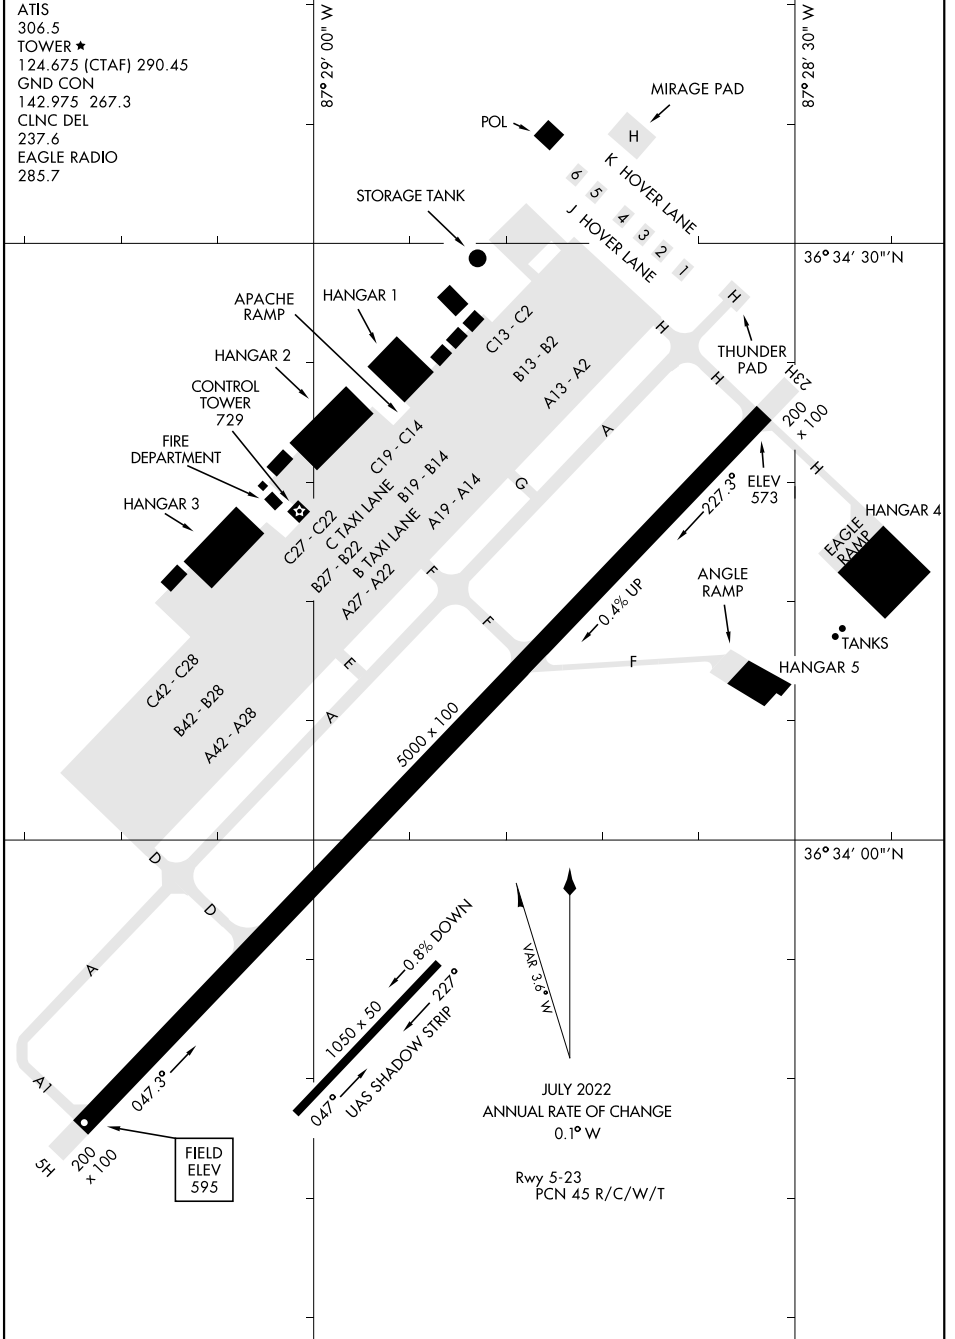

AIRPORT DIAGRAM

AL-6373 [USA]

SABRE AAF (FORT CAMPBELL) (KEOD)

CLARKSVILLE, TENNESSEE

ATIS
 306.5
 TOWER ★
 124.675 (CTAF) 290.45
 GND CON
 142.975 267.3
 CLNC DEL
 237.6
 EAGLE RADIO
 285.7

SE-1, 21 MAR 2024 to 18 APR 2024

SE-1, 21 MAR 2024 to 18 APR 2024

AIRPORT DIAGRAM

CLARKSVILLE, TENNESSEE

SABRE AAF (FORT CAMPBELL) (KEOD)