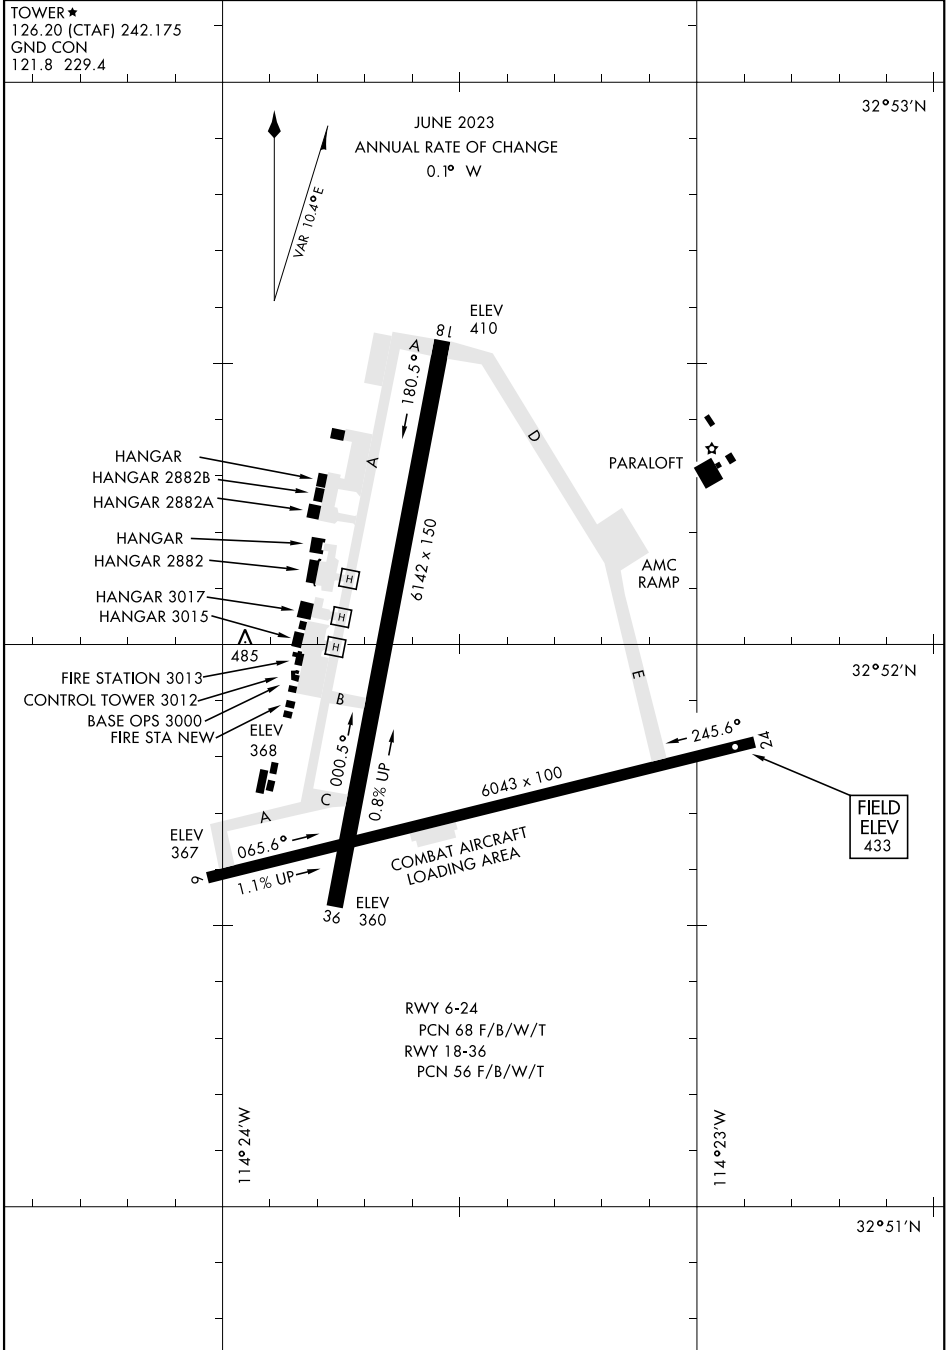

AIRPORT DIAGRAM

AL-6341 [USA]

LAGUNA AAF (KLGf)

YUMA PROVING GROUND, ARIZONA

SW-4, 21 MAR 2024 to 18 APR 2024

SW-4, 21 MAR 2024 to 18 APR 2024

AIRPORT DIAGRAM

YUMA PROVING GROUND, ARIZONA