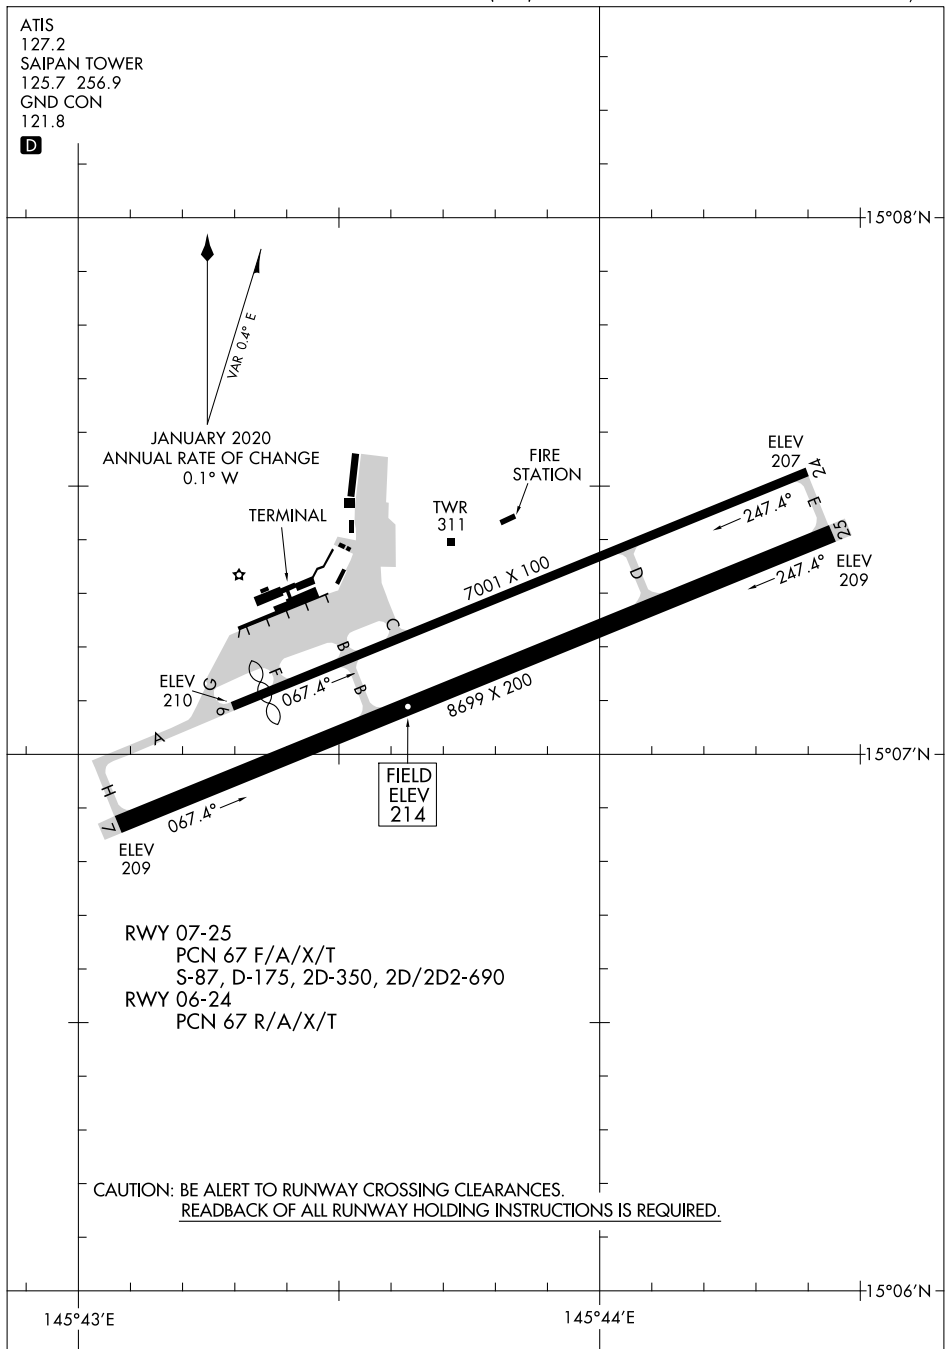

22027

AIRPORT DIAGRAM

FRANCISCO C ADA/SAIPAN INTL (GSN)(PGSN)
AL-6293 (FAA)
SAIPAN ISLAND, CQ

ATIS
127.2
SAIPAN TOWER
125.7 256.9
GND CON
121.8

D

PAC, 21 MAR 2024 to 16 MAY 2024

PAC, 21 MAR 2024 to 16 MAY 2024

RWY 07-25
PCN 67 F/A/X/T
S-87, D-175, 2D-350, 2D/2D2-690

RWY 06-24
PCN 67 R/A/X/T

CAUTION: BE ALERT TO RUNWAY CROSSING CLEARANCES.
READBACK OF ALL RUNWAY HOLDING INSTRUCTIONS IS REQUIRED.

AIRPORT DIAGRAM