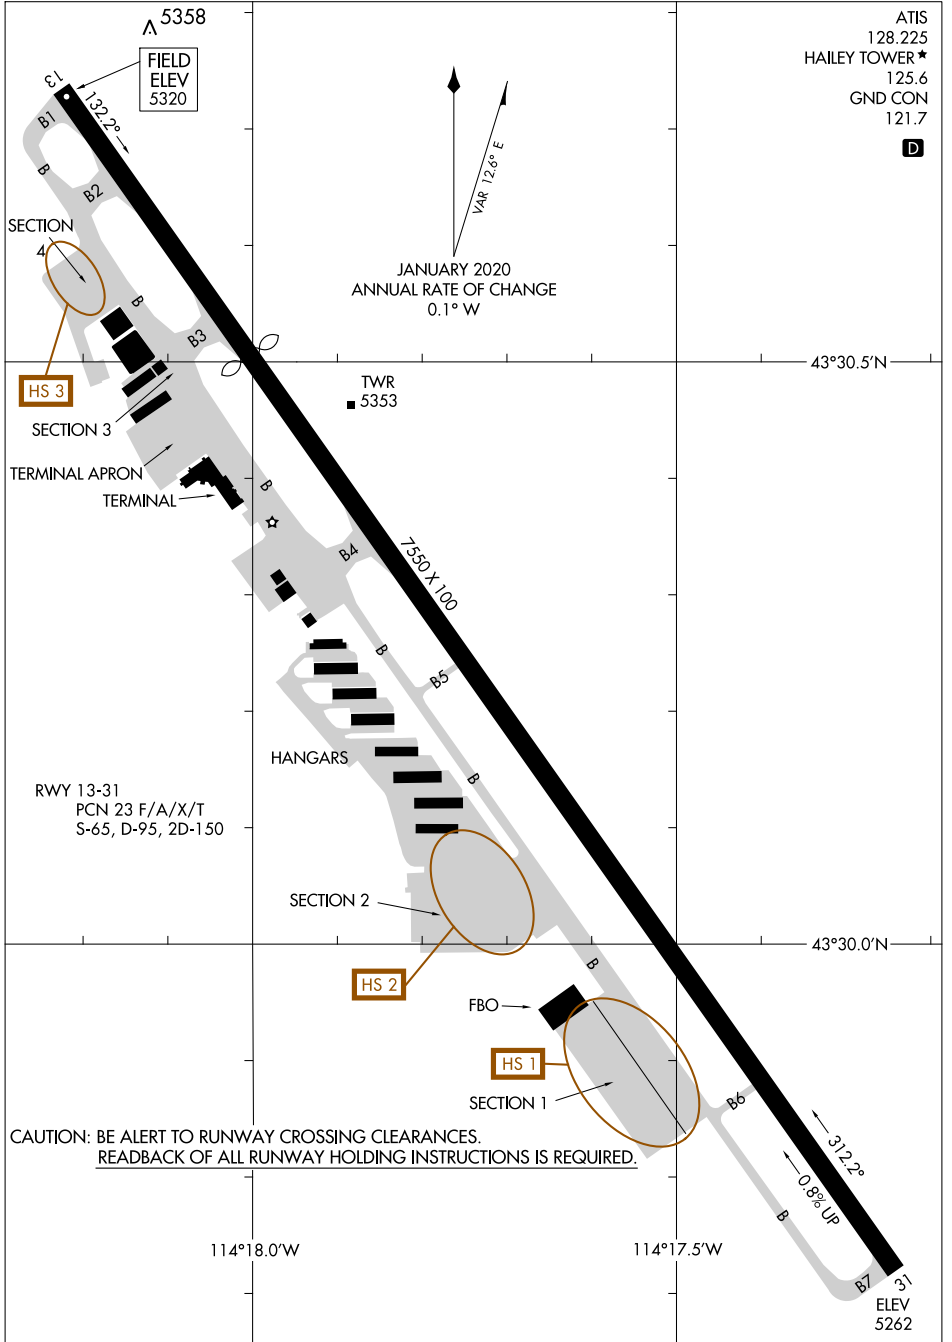

21112

# AIRPORT DIAGRAM

AL-6239 (FAA)

FRIEDMAN MEML (SUN)

HAILEY, IDAHO

ATIS  
128.225  
HAILEY TOWER \*  
125.6  
GND CON  
121.7

D

# AIRPORT DIAGRAM

21112

HAILEY, IDAHO

FRIEDMAN MEML (SUN)