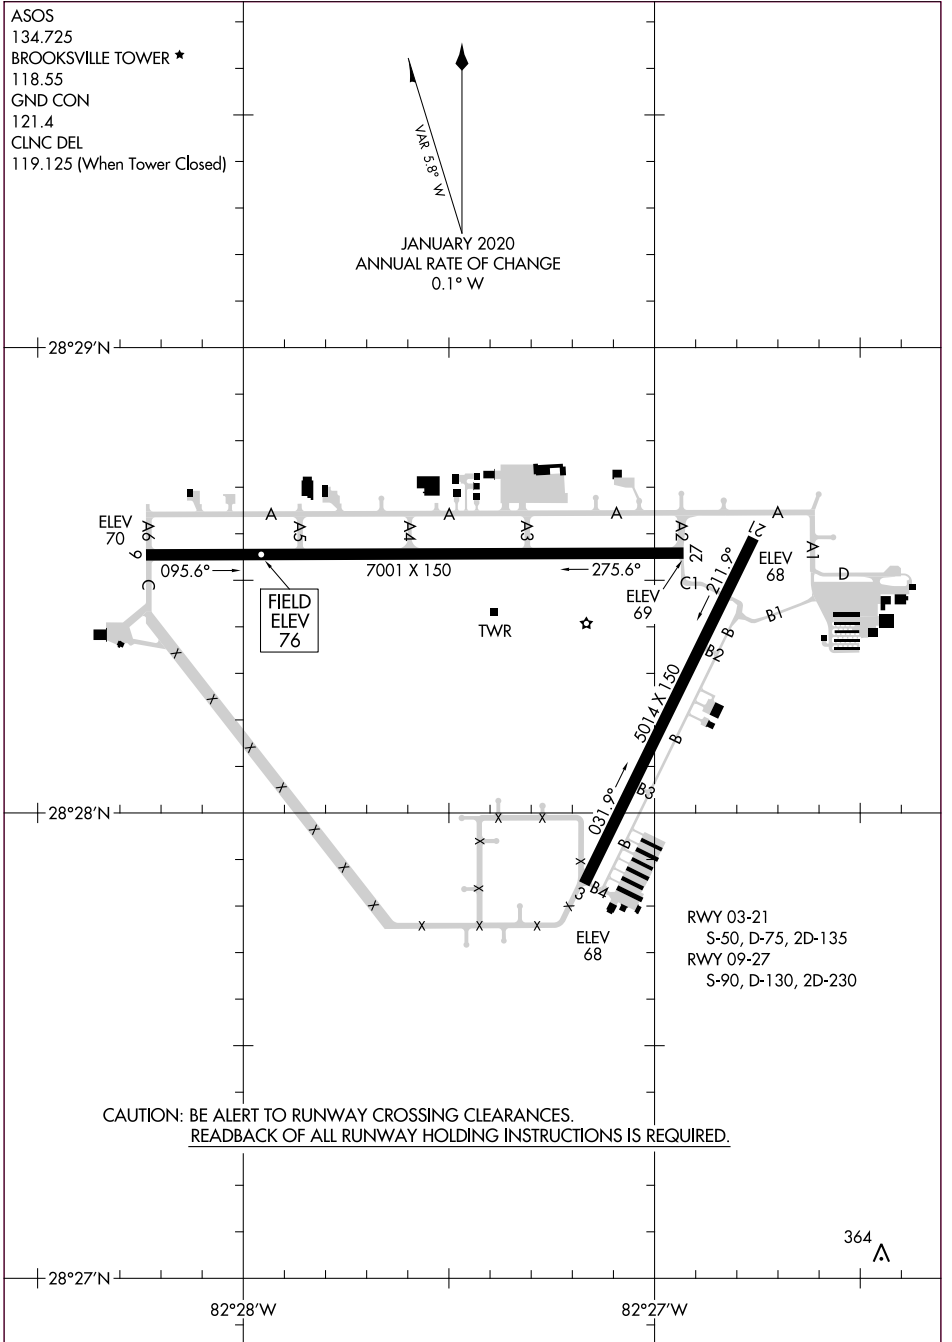

23054

AIRPORT DIAGRAM

BROOKSVILLE-TAMPA BAY RGNL (BKV)

AL-6210 (FAA)

BROOKSVILLE, FLORIDA

ASOS
134.725
BROOKSVILLE TOWER ★
118.55
GND CON
121.4
CLNC DEL
119.125 (When Tower Closed)

VAR 5.8° W
JANUARY 2020
ANNUAL RATE OF CHANGE
0.1° W

SE-3, 21 MAR 2024 to 18 APR 2024

SE-3, 21 MAR 2024 to 18 APR 2024

CAUTION: BE ALERT TO RUNWAY CROSSING CLEARANCES.
READBACK OF ALL RUNWAY HOLDING INSTRUCTIONS IS REQUIRED.

364 A

AIRPORT DIAGRAM

23054

BROOKSVILLE, FLORIDA

BROOKSVILLE-TAMPA BAY RGNL (BKV)