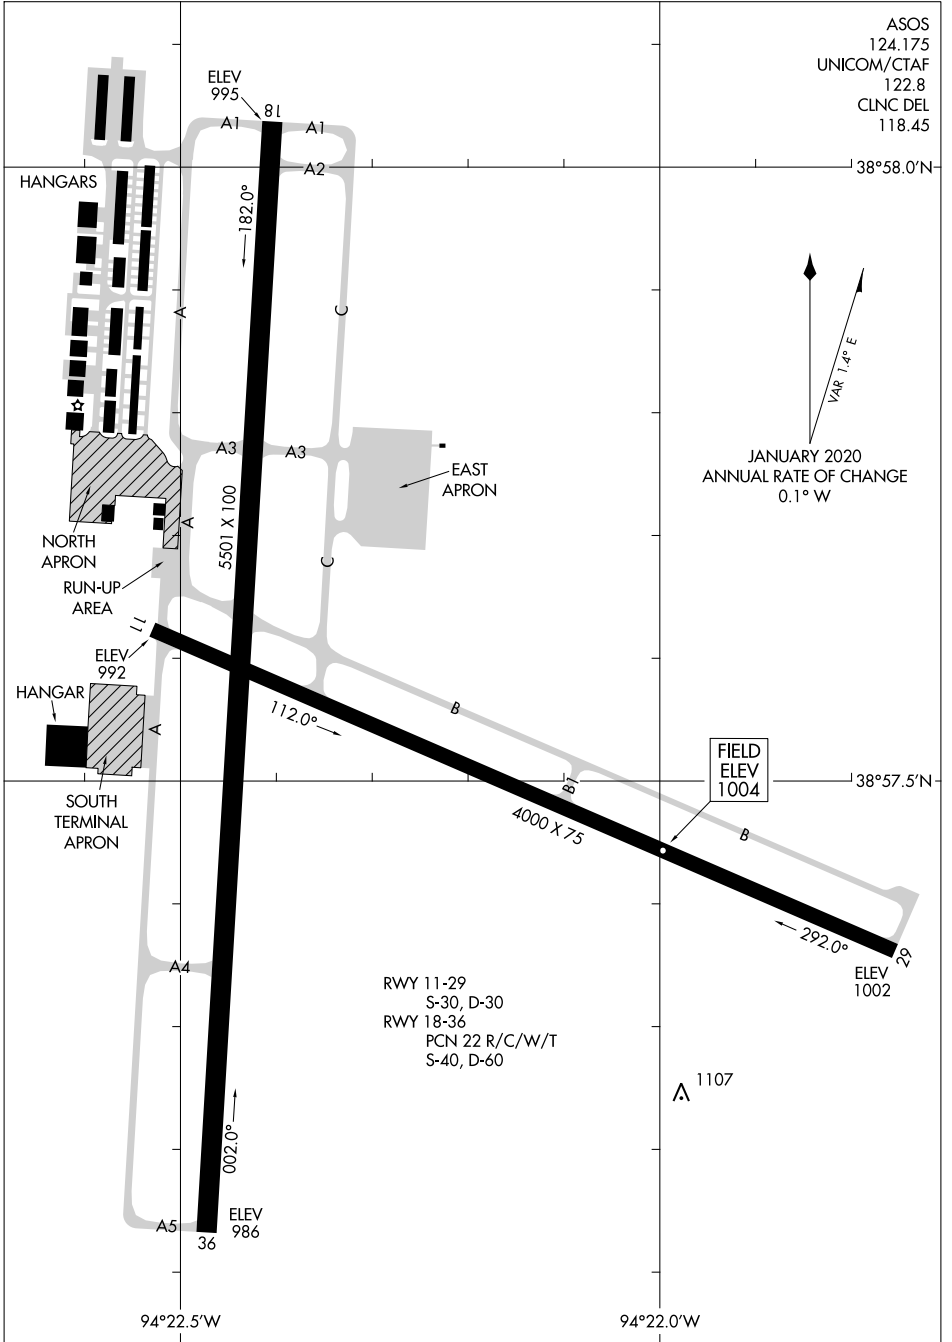

24081

AIRPORT DIAGRAM

AL-6104 (FAA)

LEE'S SUMMIT MUNI (LXT)

LEE'S SUMMIT, MISSOURI

ASOS
124.175
UNICOM/CTAF
122.8
CLNC DEL
118.45

NC-3, 21 MAR 2024 to 18 APR 2024

NC-3, 21 MAR 2024 to 18 APR 2024

AIRPORT DIAGRAM

24081

LEE'S SUMMIT, MISSOURI

LEE'S SUMMIT MUNI (LXT)

RWY 11-29
S-30, D-30
RWY 18-36
PCN 22 R/C/W/T
S-40, D-60

▲ 1107