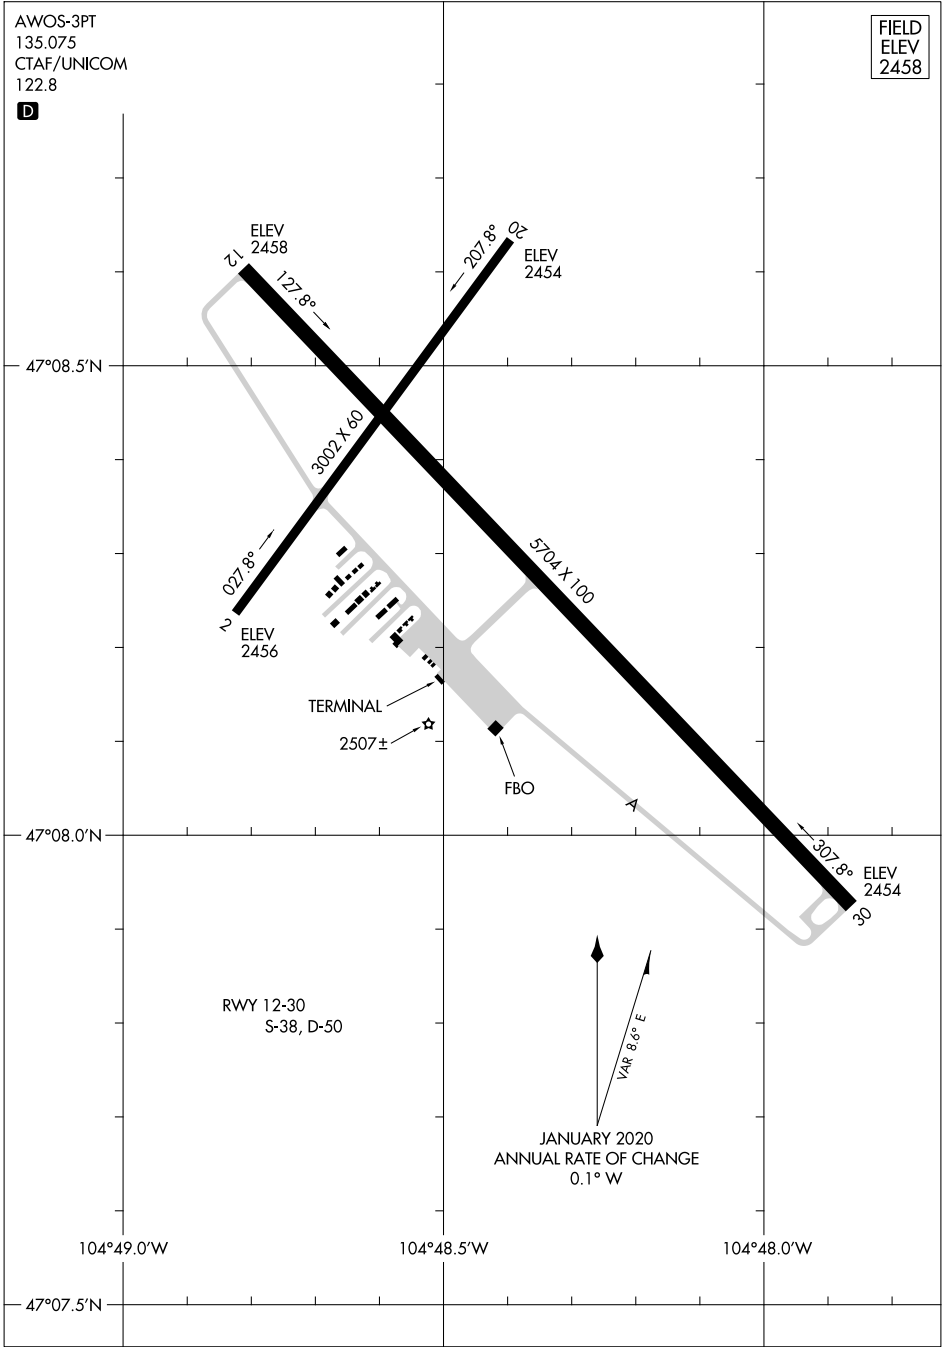

22083

AIRPORT DIAGRAM

AL-6078 (FAA)

DAWSON COMMUNITY (G^DV)
GLENDDIVE, MONTANA

AWOS-3PT
135.075
CTAF/UNICOM
122.8

FIELD
ELEV
2458

NW-1, 21 MAR 2024 to 18 APR 2024

NW-1, 21 MAR 2024 to 18 APR 2024

AIRPORT DIAGRAM

22083

GLENDDIVE, MONTANA
DAWSON COMMUNITY (G^DV)