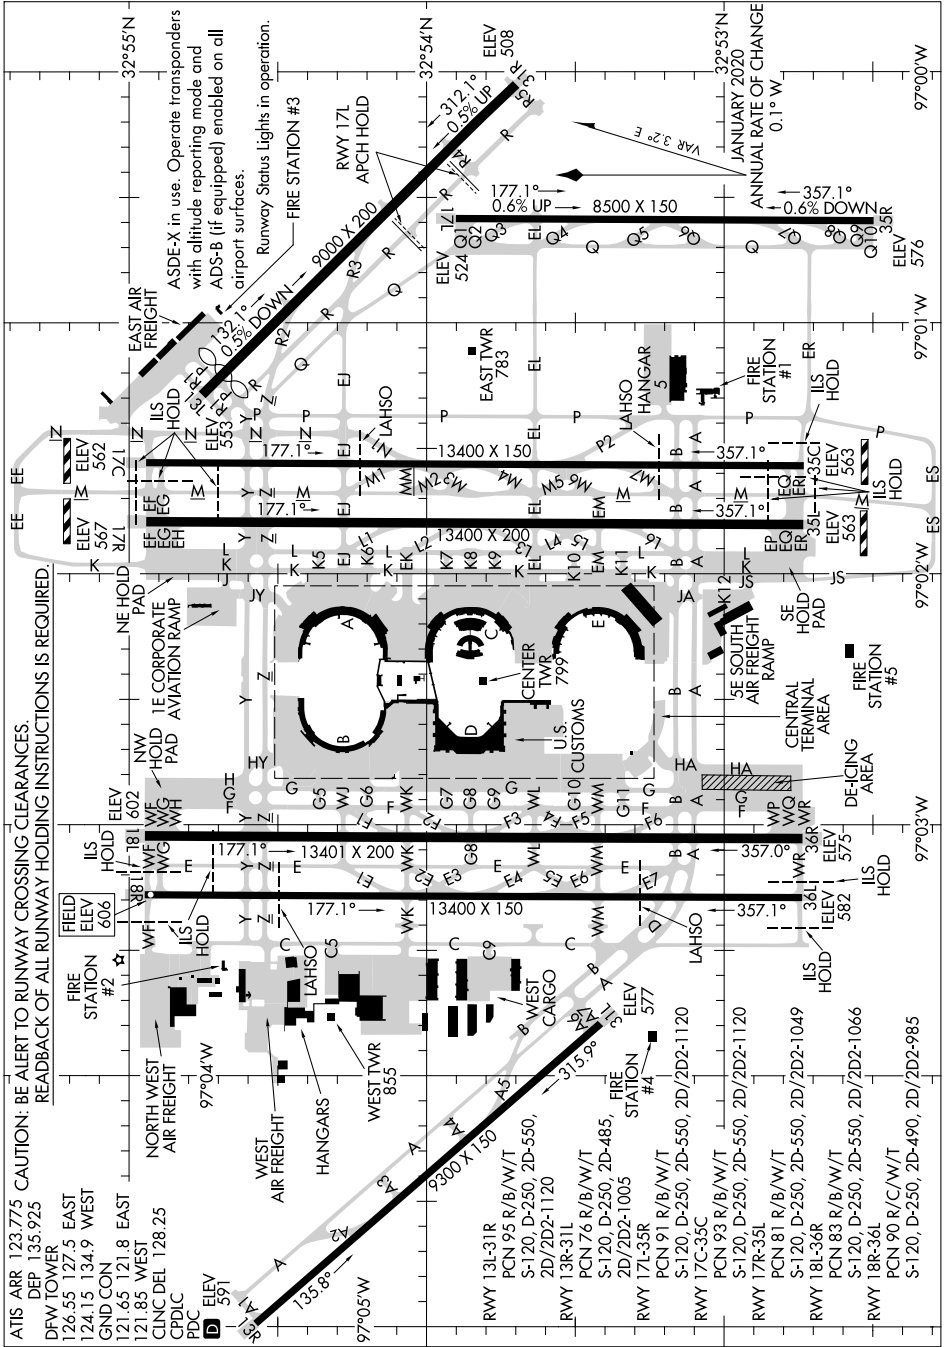

AIRPORT DIAGRAM

AL-6039 (FAA)

DALLAS-FORT WORTH, TEXAS

SC-2, 21 MAR 2024 to 18 APR 2024

SC-2, 21 MAR 2024 to 18 APR 2024

AIRPORT DIAGRAM