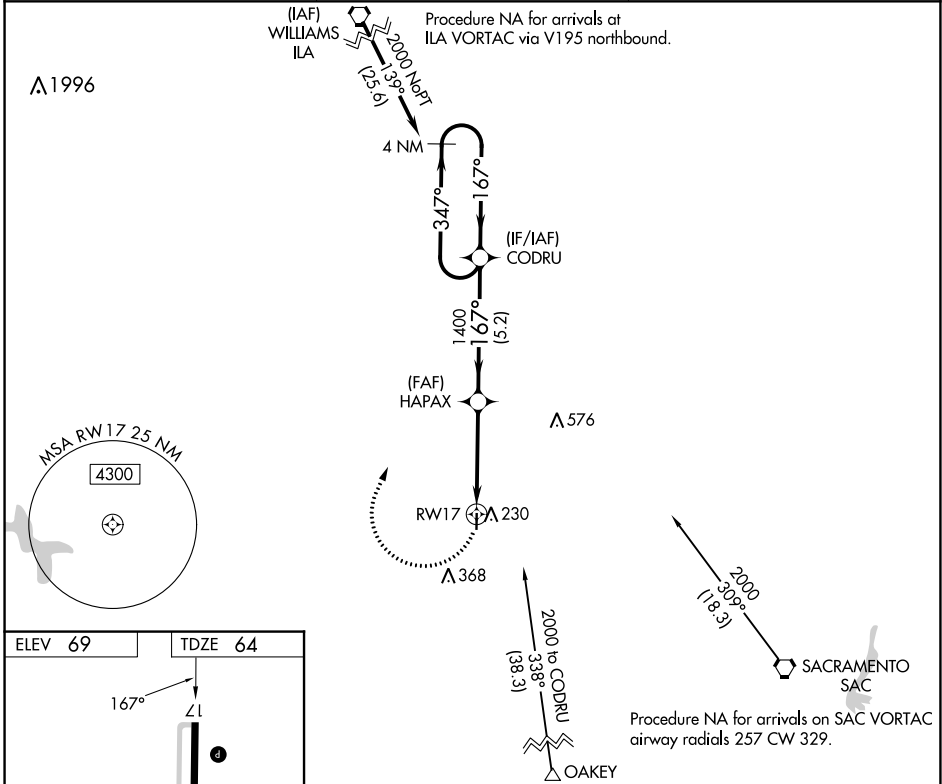

APP CRS 167°	Rwy Idg 3176
	TDZE 64
	Apt Elev 69

RNAV (GPS) RWY 17

UNIVERSITY (EDU)

⚠ DME/DME RNP-0.3 NA. When local altimeter setting not received, use Travis AFB altimeter setting and increase all MDA 60 feet.
⚠ NA Helicopter visibility reduction below 1 SM not authorized. Procedure NA at night.
 MISSED APPROACH: Climbing right turn to 2000 direct CODRU and hold.

AWOS-3 119.025	TRAVIS APP CON 126.6 281.45	UNICOM 123.075 (CTAF) 0
--------------------------	---------------------------------------	-----------------------------------

	2000	CODRU	Visual Segment - Obstacles.	
CATEGORY	A	B	C	D
LNAV MDA	520-1	456 (500-1)	NA	
CIRCLING	580-1	511 (600-1)	NA	

SW-2, 21 MAR 2024 to 18 APR 2024

SW-2, 21 MAR 2024 to 18 APR 2024