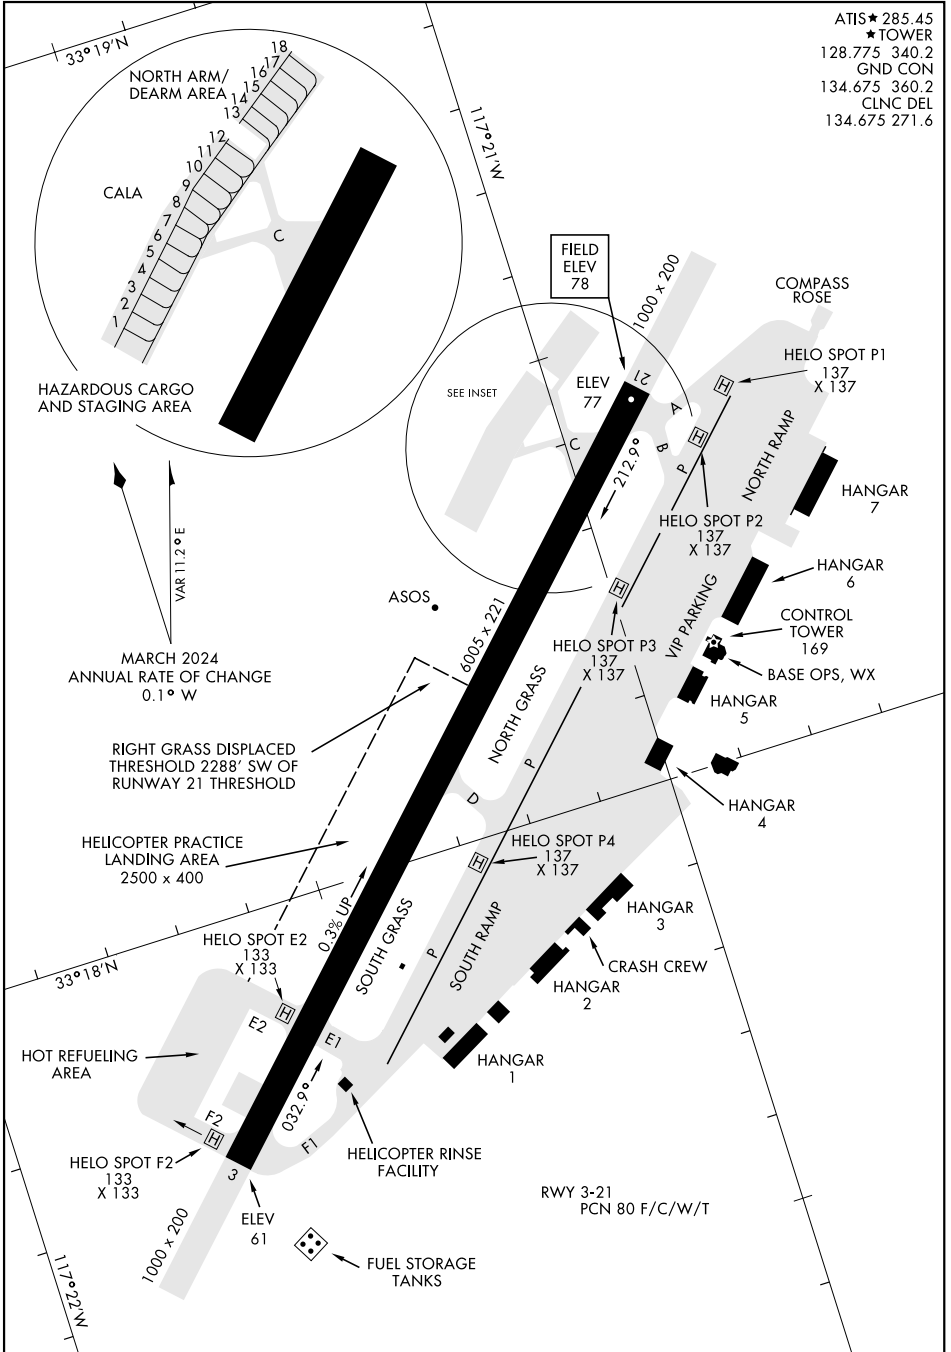

AIRPORT DIAGRAM

[USN]

- ATIS ★ 285.45
- ★ TOWER
- 128.775 340.2
- GND CON
- 134.675 360.2
- CLNC DEL
- 134.675 271.6

SW-3, 21 MAR 2024 to 18 APR 2024

SW-3, 21 MAR 2024 to 18 APR 2024

AIRPORT DIAGRAM