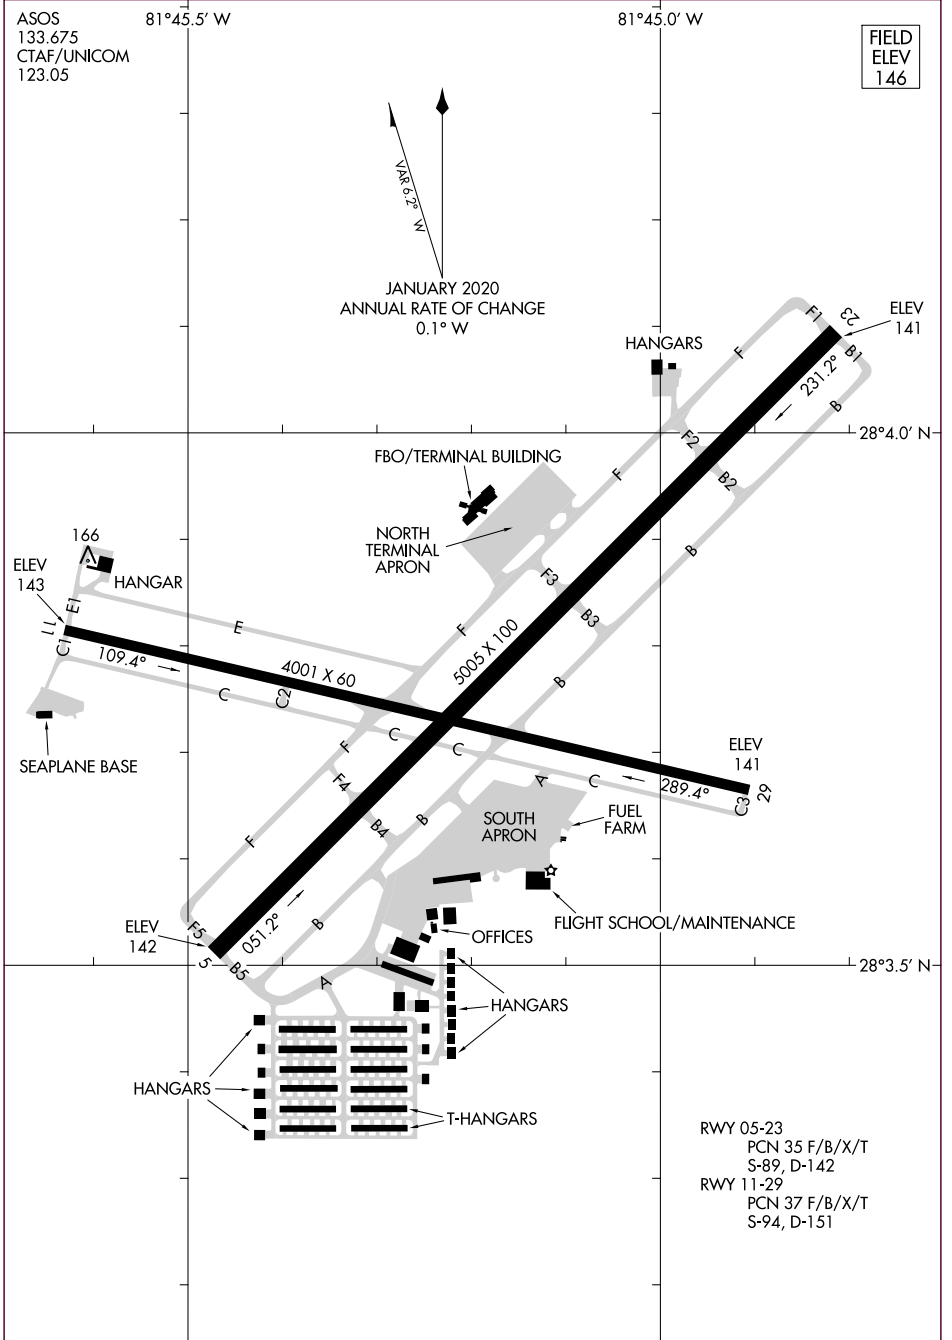

22363

AIRPORT DIAGRAM

AL-5953 (FAA)

WINTER HAVEN RGNL (GIF)
WINTER HAVEN, FLORIDA

ASOS
133.675
CTAF/UNICOM
123.05

81°45.5' W

81°45.0' W

FIELD
ELEV
146

↑
MAG 6.2° N
↑
JANUARY 2020
ANNUAL RATE OF CHANGE
0.1° W

SE-3, 21 MAR 2024 to 18 APR 2024

SE-3, 21 MAR 2024 to 18 APR 2024

RWY 05-23
PCN 35 F/B/X/T
S-89, D-142

RWY 11-29
PCN 37 F/B/X/T
S-94, D-151