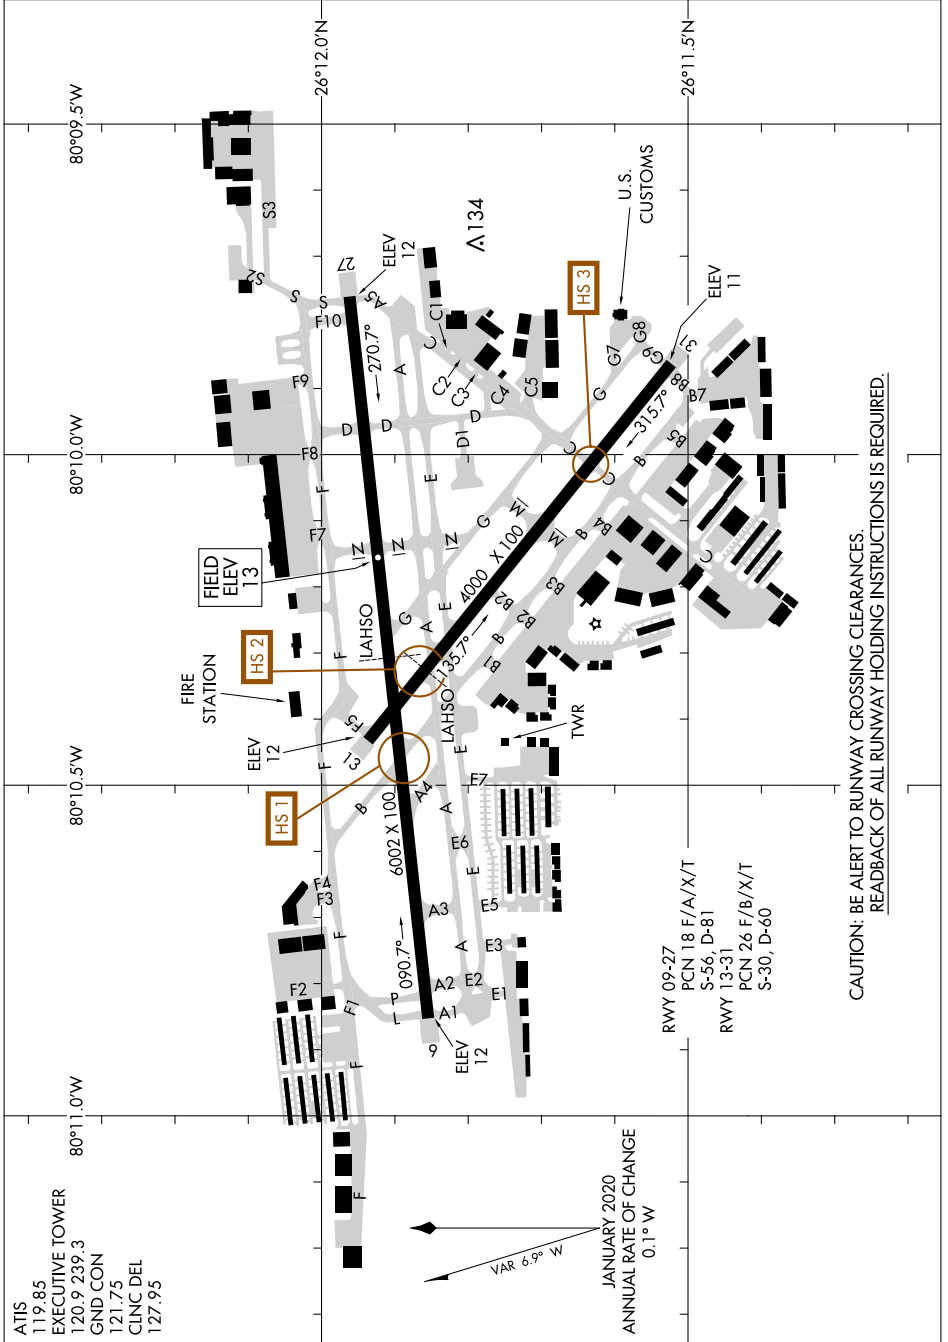

23222

# AIRPORT DIAGRAM

AL-5942 (FAA)

FORT LAUDERDALE EXEC (F<sup>XE</sup>E)  
FORT LAUDERDALE, FLORIDA

SE-3, 21 MAR 2024 to 18 APR 2024

CAUTION: BE ALERT TO RUNWAY CROSSING CLEARANCES  
REDBACK OF ALL RUNWAY HOLDING INSTRUCTIONS IS REQUIRED.

# AIRPORT DIAGRAM

23222

FORT LAUDERDALE, FLORIDA  
FORT LAUDERDALE EXEC (F<sup>XE</sup>E)

SE-3, 21 MAR 2024 to 18 APR 2024